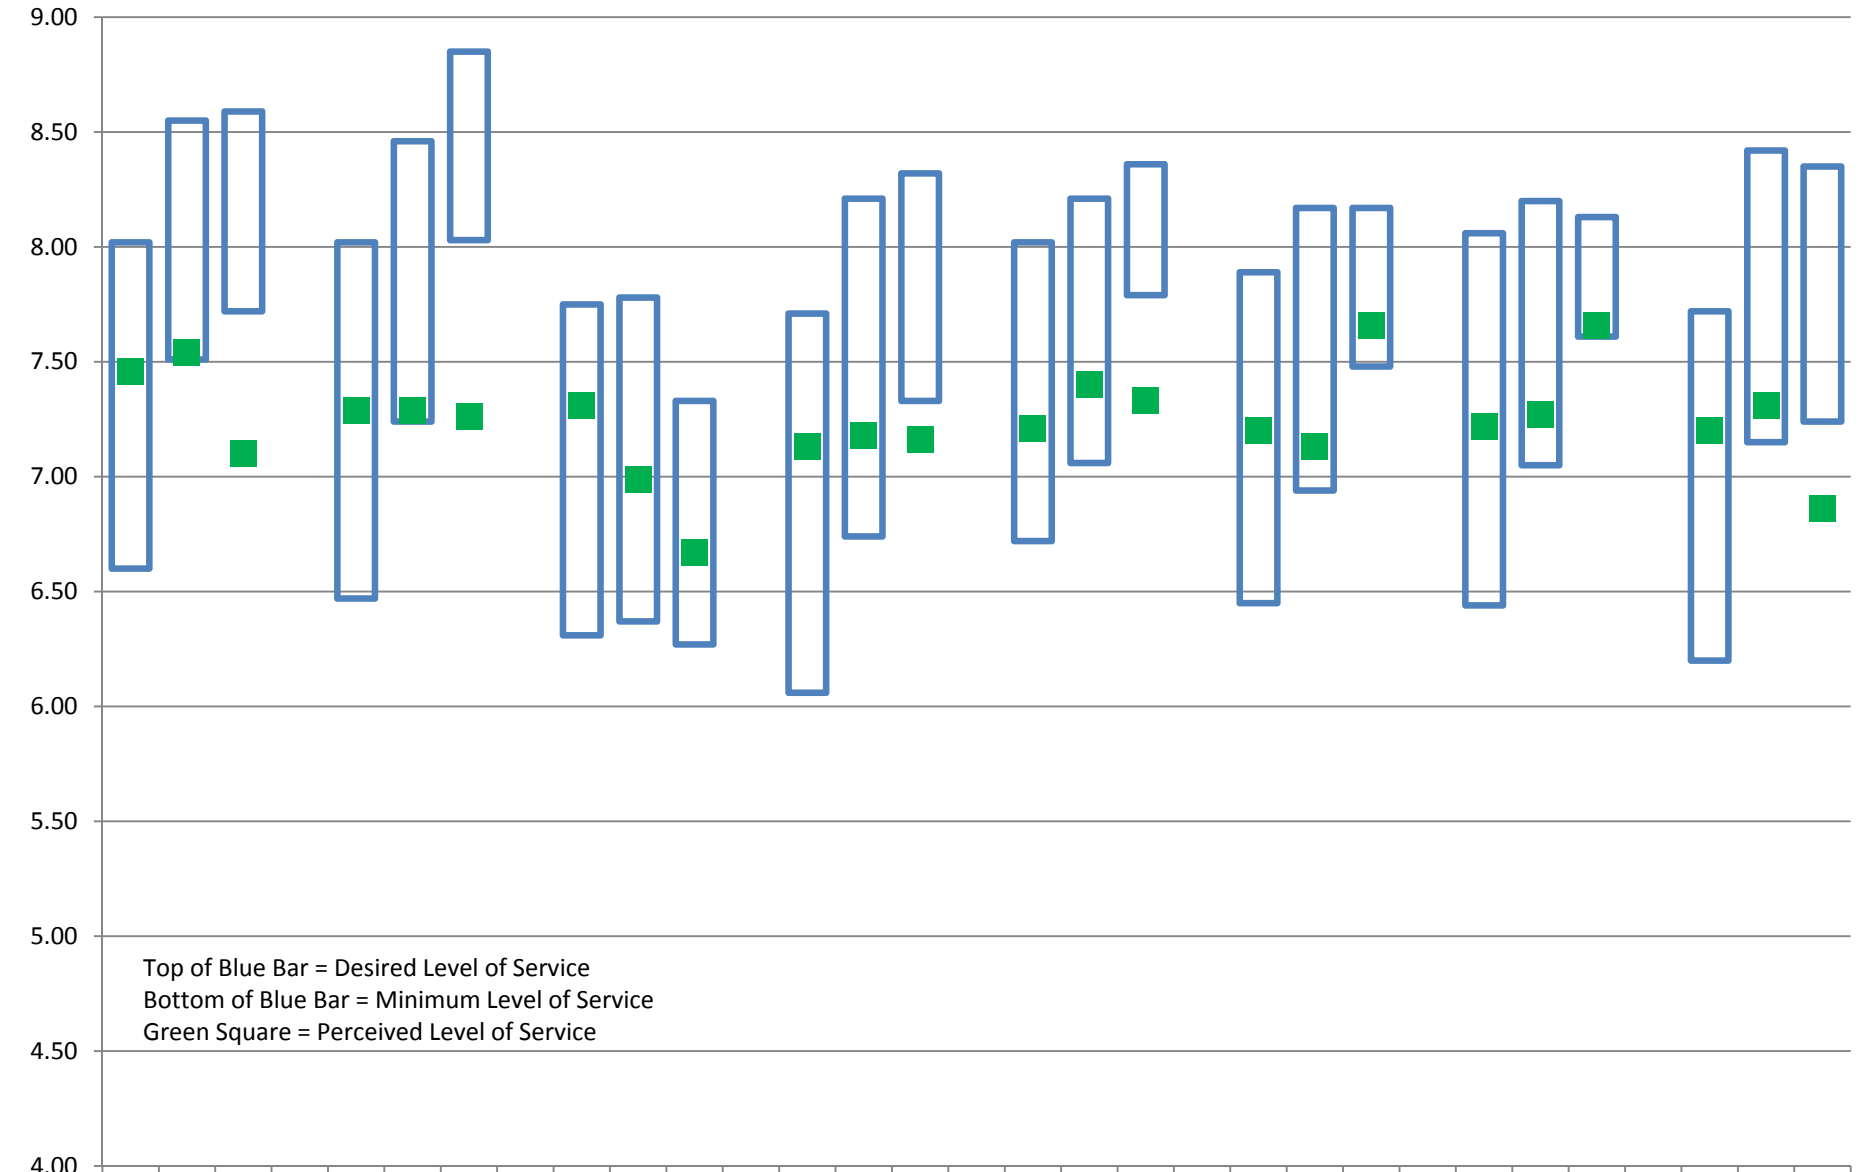

LibQUAL+® 2011 - Information Control by UNT User Group

	UG IC-1	Grad IC-1	Fac IC-1		UG IC-2	Grad IC-2	Fac IC-2		UG IC-3	Grad IC-3	Fac IC-3		UG IC-4	Grad IC-4	Fac IC-4		UG IC-5	Grad IC-5	Fac IC-5		UG IC-6	Grad IC-6	Fac IC-6		UG IC-7	Grad IC-7	Fac IC-7		UG IC-8	Grad IC-8	Fac IC-8
Desired	8.02	8.55	8.59		8.02	8.46	8.85		7.75	7.78	7.33		7.71	8.21	8.32		8.02	8.21	8.36		7.89	8.17	8.17		8.06	8.20	8.13		7.72	8.42	8.35
Perceived	7.46	7.54	7.10		7.29	7.29	7.26		7.31	6.99	6.67		7.13	7.18	7.16		7.21	7.40	7.33		7.20	7.13	7.66		7.22	7.27	7.66		7.20	7.31	6.86
Minimum	6.60	7.51	7.72		6.47	7.24	8.03		6.31	6.37	6.27		6.06	6.74	7.33		6.72	7.06	7.79		6.45	6.94	7.48		6.44	7.05	7.61		6.20	7.15	7.24