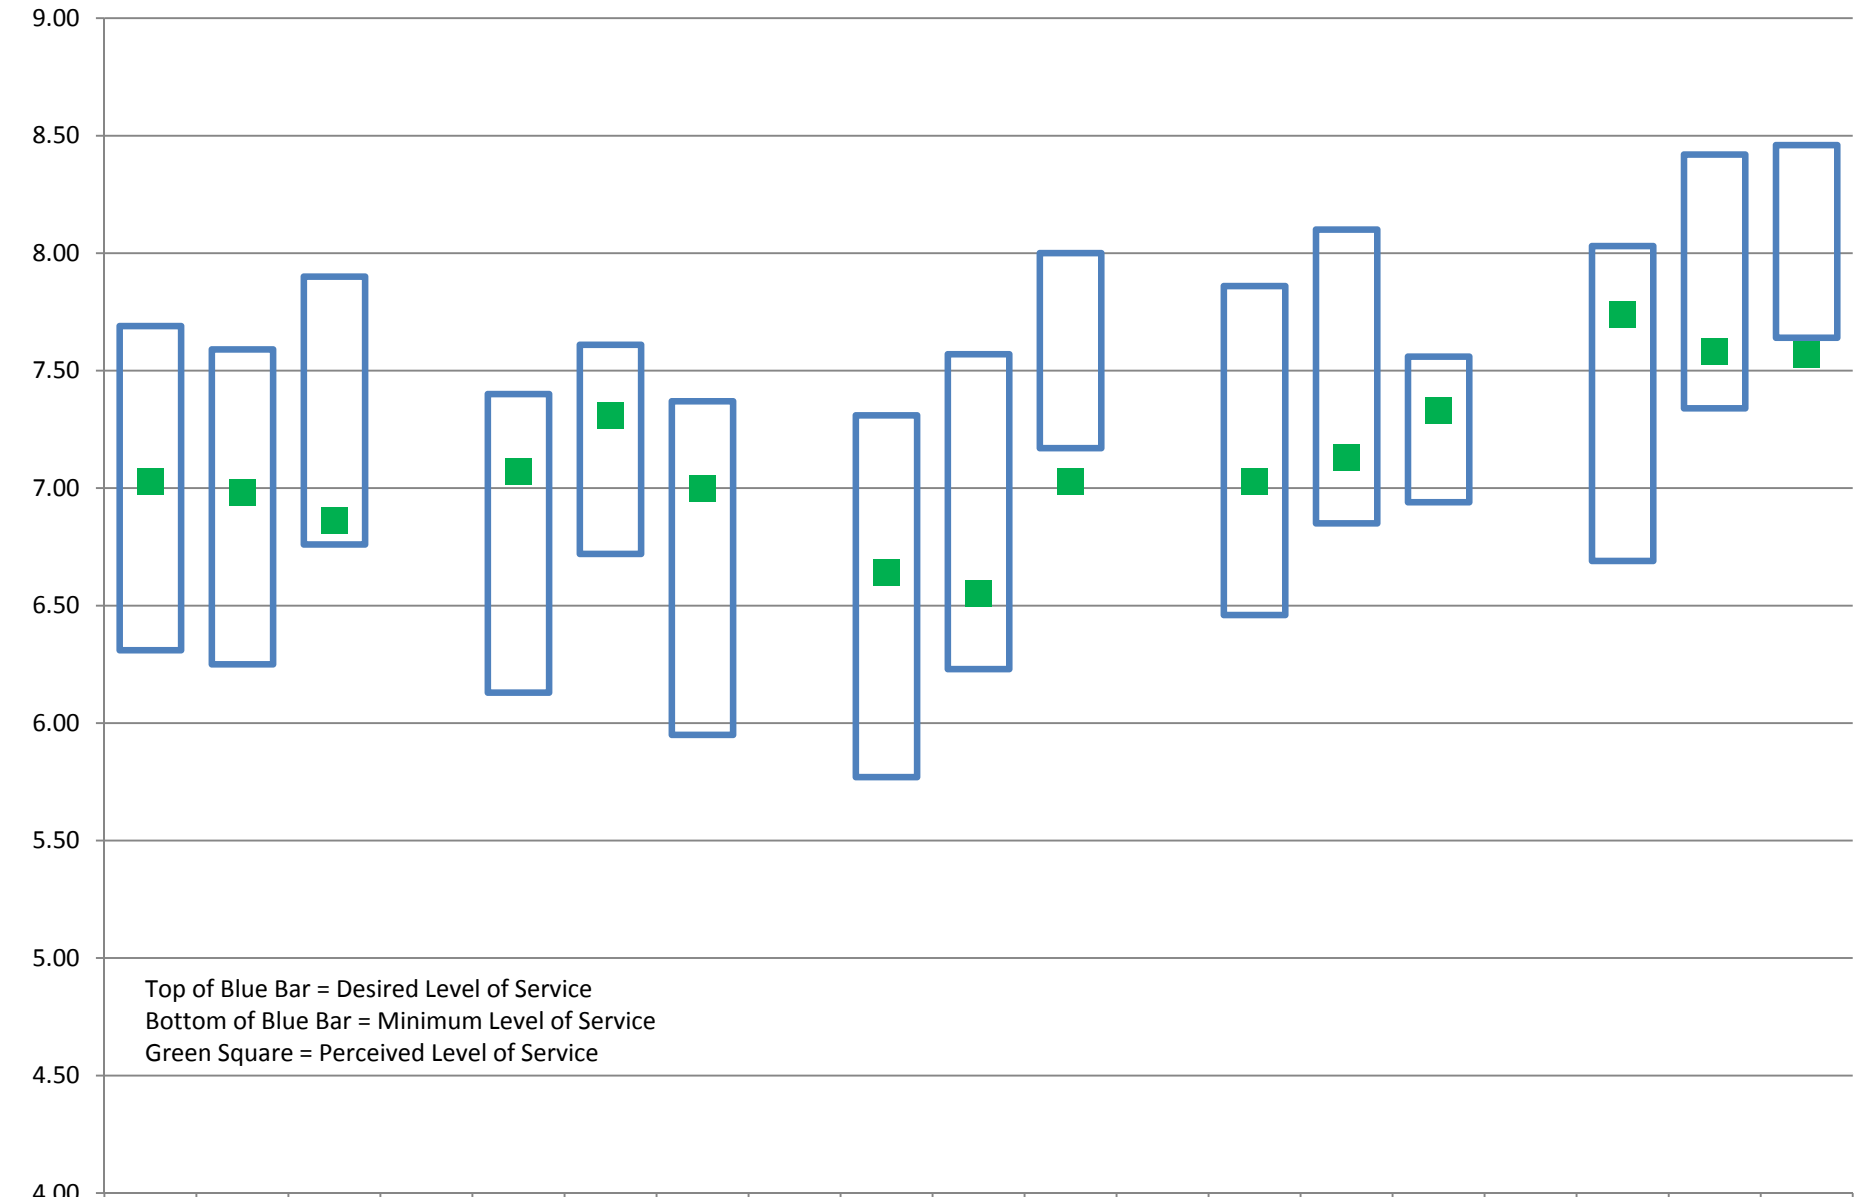

LibQUAL+® 2011 - Local Questions by UNT User Group

	UG LQ-1	Grad LQ-1	Fac LQ-1		UG LQ-2	Grad LQ-2	Fac LQ-2		UG LQ-3	Grad LQ-3	Fac LQ-3		UG LQ-4	Grad LQ-4	Fac LQ-4		UG LQ-5	Grad LQ-5	Fac LQ-5
Desired	7.69	7.59	7.90		7.40	7.61	7.37		7.31	7.57	8.00		7.86	8.10	7.56		8.03	8.42	8.46
Perceived	7.03	6.98	6.86		7.07	7.31	7.00		6.64	6.55	7.03		7.03	7.13	7.33		7.74	7.58	7.57
Minimum	6.31	6.25	6.76		6.13	6.72	5.95		5.77	6.23	7.17		6.46	6.85	6.94		6.69	7.34	7.64