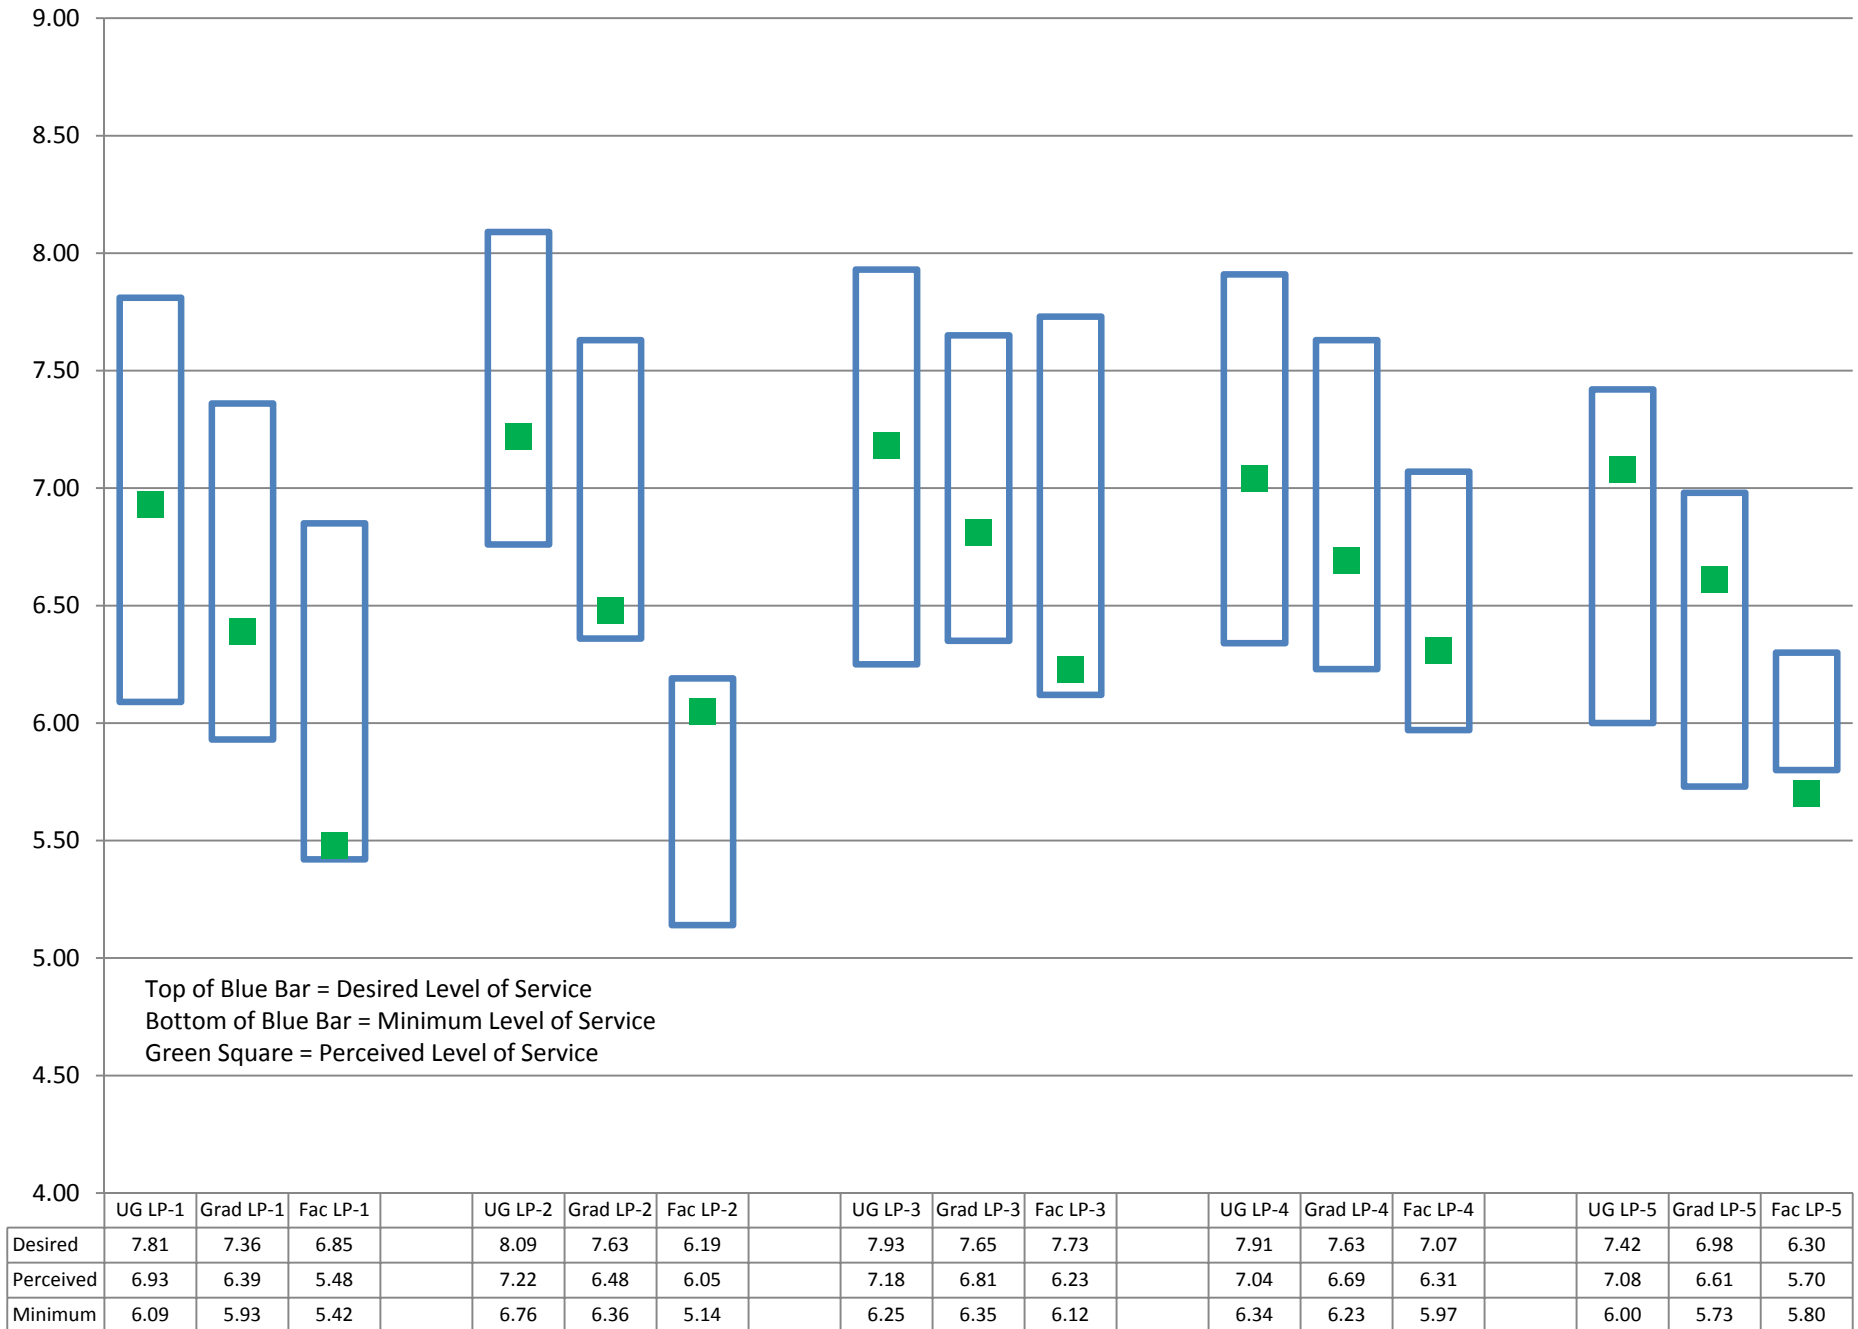

LibQUAL+® 2011 - Library as Place by UNT User Group