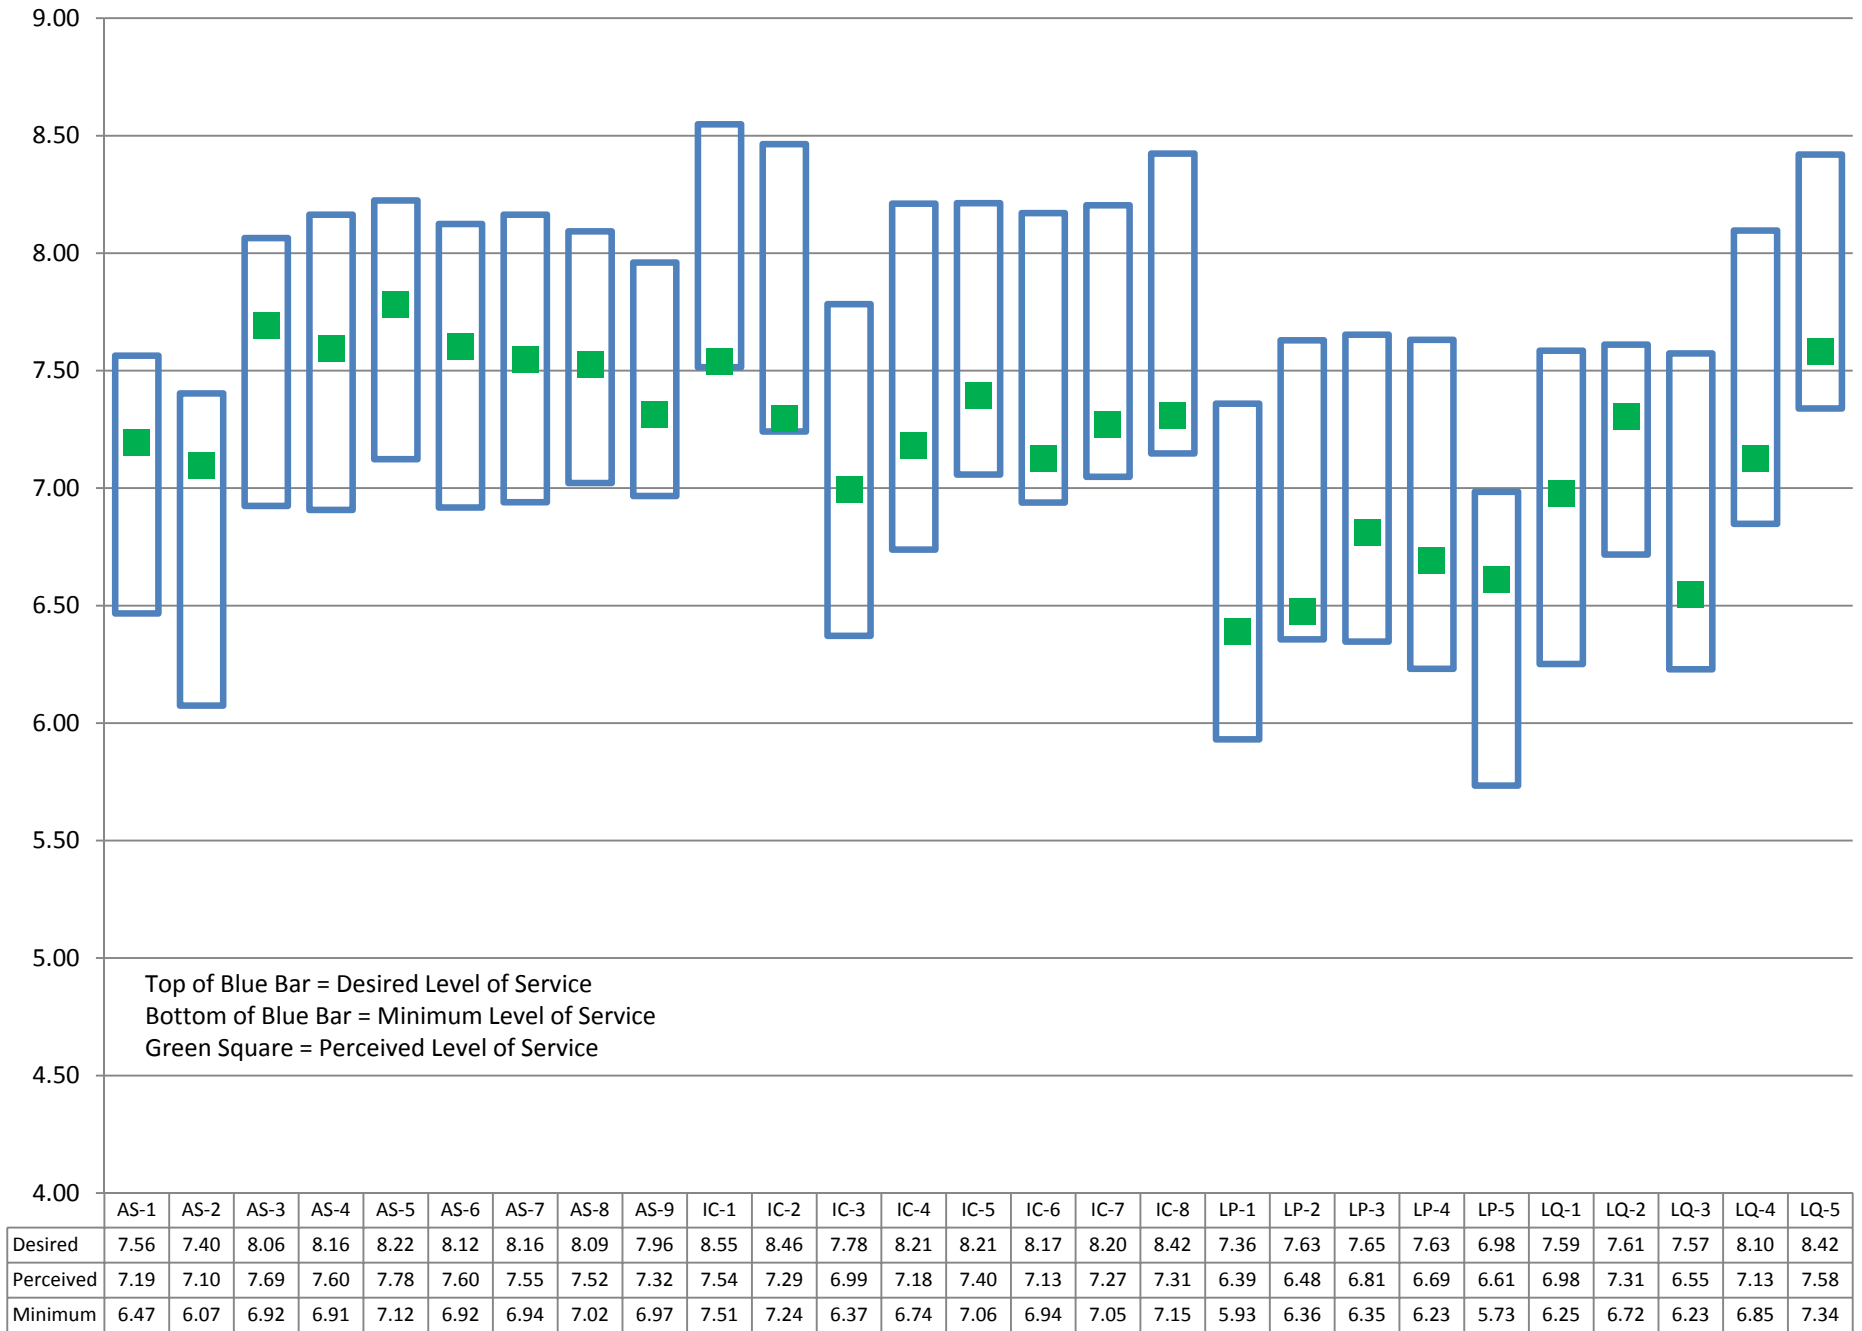

University of North Texas Libraries

LibQUAL+® 2011

Responses to LibQUAL+® Questions
by User Group

TABLE OF CONTENTS

	Page
Faculty	3
Graduate	4
Undergraduate	5

LibQUAL+® 2011 - UNT Faculty

	AS-1	AS-2	AS-3	AS-4	AS-5	AS-6	AS-7	AS-8	AS-9	IC-1	IC-2	IC-3	IC-4	IC-5	IC-6	IC-7	IC-8	LP-1	LP-2	LP-3	LP-4	LP-5	LQ-1	LQ-2	LQ-3	LQ-4	LQ-5
Desired	8.03	7.94	8.41	8.03	8.40	8.30	8.78	8.17	8.52	8.59	8.85	7.33	8.32	8.36	8.17	8.13	8.35	6.85	6.19	7.73	7.07	6.30	7.90	7.37	8.00	7.56	8.46
Perceived	7.30	7.83	8.11	7.63	8.03	7.80	7.81	7.94	7.81	7.10	7.26	6.67	7.16	7.33	7.66	7.66	6.86	5.48	6.05	6.23	6.31	5.70	6.86	7.00	7.03	7.33	7.57
Minimum	7.20	6.89	7.44	7.50	7.33	7.32	7.59	7.23	7.90	7.72	8.03	6.27	7.33	7.79	7.48	7.61	7.24	5.42	5.14	6.12	5.97	5.80	6.76	5.95	7.17	6.94	7.64

LibQUAL+® 2011 - UNT Graduate

LibQUAL+® 2011 - UNT Undergraduate

	AS-1	AS-2	AS-3	AS-4	AS-5	AS-6	AS-7	AS-8	AS-9	IC-1	IC-2	IC-3	IC-4	IC-5	IC-6	IC-7	IC-8	LP-1	LP-2	LP-3	LP-4	LP-5	LQ-1	LQ-2	LQ-3	LQ-4	LQ-5
Desired	7.36	6.98	7.99	7.73	7.91	7.85	7.78	7.87	7.74	8.02	8.02	7.75	7.71	8.02	7.89	8.06	7.72	7.81	8.09	7.93	7.91	7.42	7.69	7.40	7.31	7.86	8.03
Perceived	7.04	6.84	7.66	7.43	7.46	7.45	7.32	7.38	7.40	7.46	7.29	7.31	7.13	7.21	7.20	7.22	7.20	6.93	7.22	7.18	7.04	7.08	7.03	7.07	6.64	7.03	7.74
Minimum	5.97	5.66	6.66	6.31	6.55	6.38	6.55	6.60	6.54	6.60	6.47	6.31	6.06	6.72	6.45	6.44	6.20	6.09	6.76	6.25	6.34	6.00	6.31	6.13	5.77	6.46	6.69