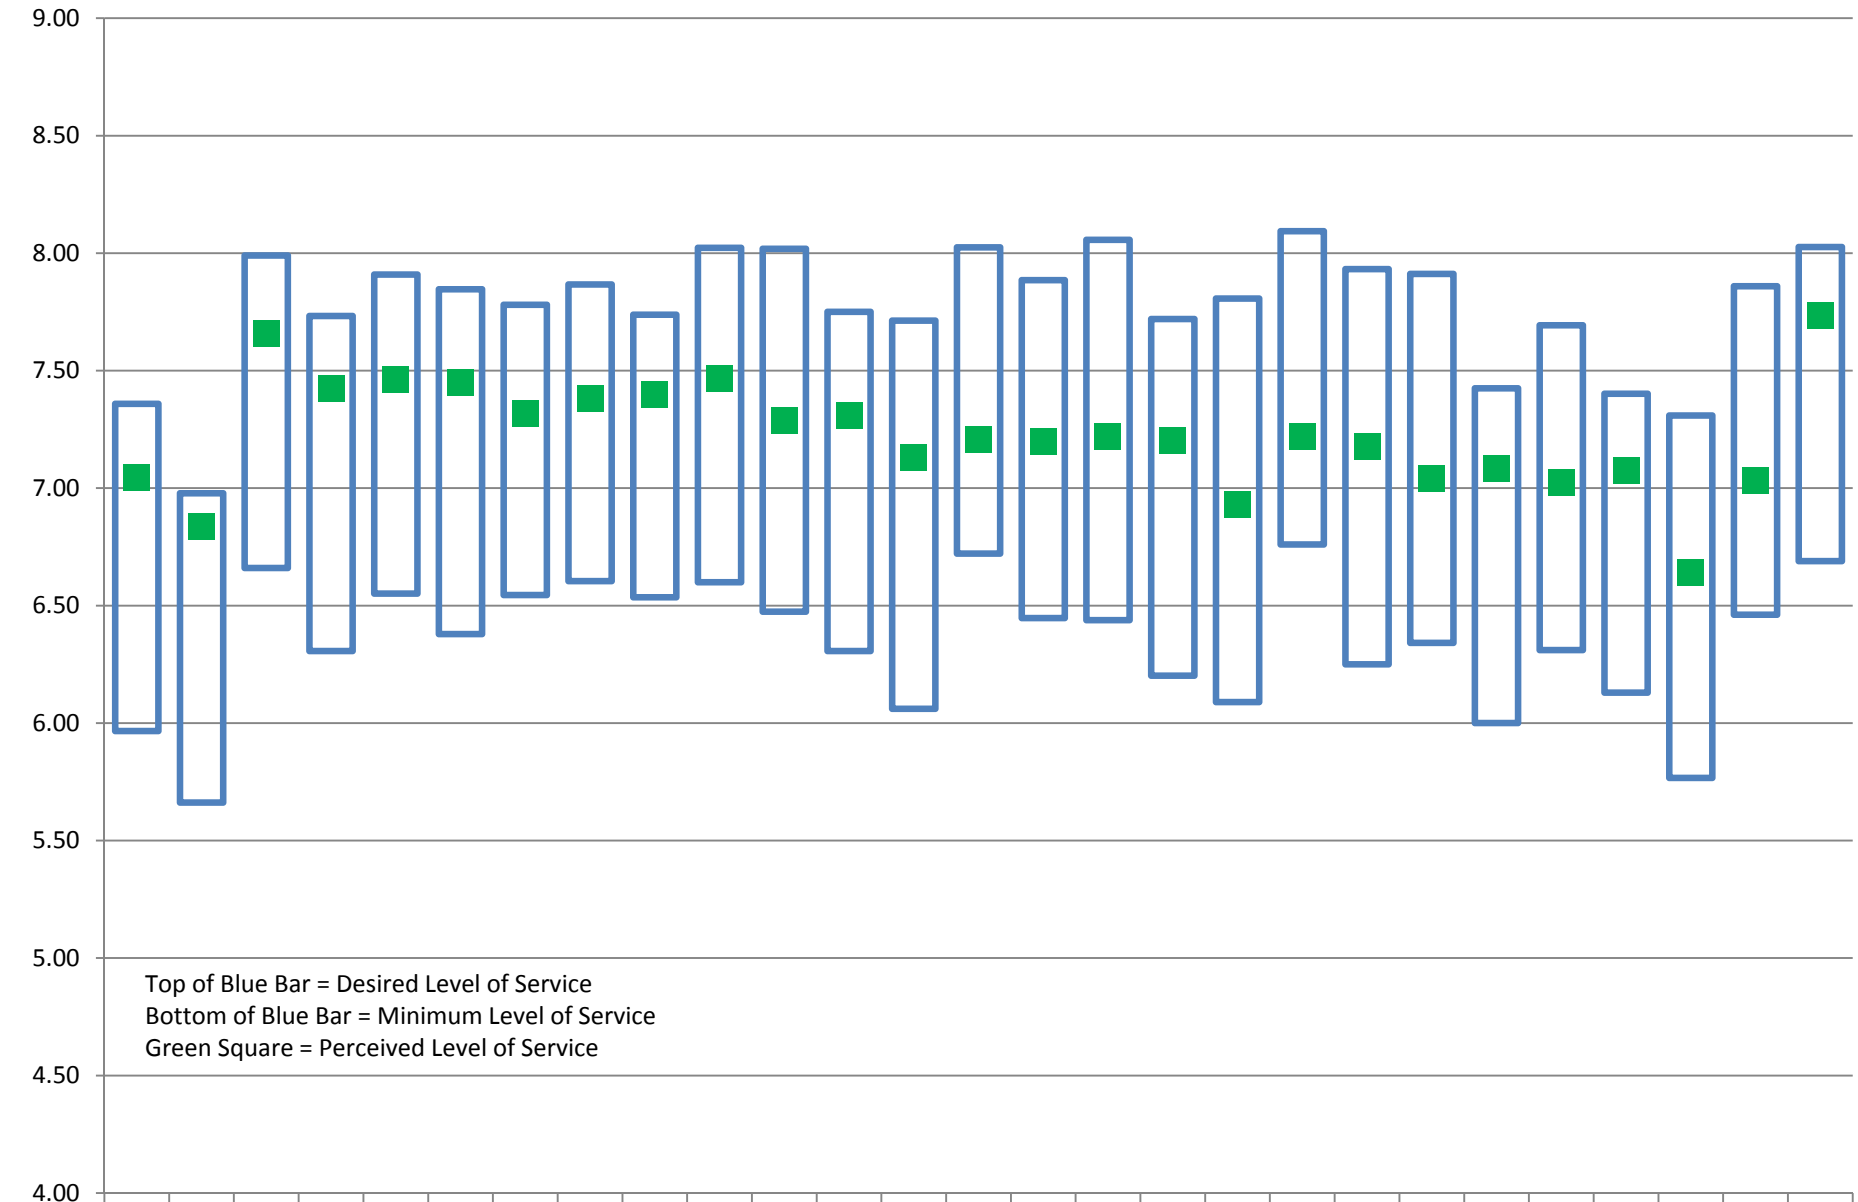

University of North Texas Libraries

LibQUAL+® 2011

Responses to LibQUAL+® Questions
by User Group

TABLE OF CONTENTS

	Page
Faculty	3
Graduate	4
Undergraduate	5

LibQUAL+® 2011 - UNT Faculty

	AS-1	AS-2	AS-3	AS-4	AS-5	AS-6	AS-7	AS-8	AS-9	IC-1	IC-2	IC-3	IC-4	IC-5	IC-6	IC-7	IC-8	LP-1	LP-2	LP-3	LP-4	LP-5	LQ-1	LQ-2	LQ-3	LQ-4	LQ-5
Desired	8.03	7.94	8.41	8.03	8.40	8.30	8.78	8.17	8.52	8.59	8.85	7.33	8.32	8.36	8.17	8.13	8.35	6.85	6.19	7.73	7.07	6.30	7.90	7.37	8.00	7.56	8.46
Perceived	7.30	7.83	8.11	7.63	8.03	7.80	7.81	7.94	7.81	7.10	7.26	6.67	7.16	7.33	7.66	7.66	6.86	5.48	6.05	6.23	6.31	5.70	6.86	7.00	7.03	7.33	7.57
Minimum	7.20	6.89	7.44	7.50	7.33	7.32	7.59	7.23	7.90	7.72	8.03	6.27	7.33	7.79	7.48	7.61	7.24	5.42	5.14	6.12	5.97	5.80	6.76	5.95	7.17	6.94	7.64

LibQUAL+® 2011 - UNT Graduate

LibQUAL+® 2011 - UNT Undergraduate

	AS-1	AS-2	AS-3	AS-4	AS-5	AS-6	AS-7	AS-8	AS-9	IC-1	IC-2	IC-3	IC-4	IC-5	IC-6	IC-7	IC-8	LP-1	LP-2	LP-3	LP-4	LP-5	LQ-1	LQ-2	LQ-3	LQ-4	LQ-5
Desired	7.36	6.98	7.99	7.73	7.91	7.85	7.78	7.87	7.74	8.02	8.02	7.75	7.71	8.02	7.89	8.06	7.72	7.81	8.09	7.93	7.91	7.42	7.69	7.40	7.31	7.86	8.03
Perceived	7.04	6.84	7.66	7.43	7.46	7.45	7.32	7.38	7.40	7.46	7.29	7.31	7.13	7.21	7.20	7.22	7.20	6.93	7.22	7.18	7.04	7.08	7.03	7.07	6.64	7.03	7.74
Minimum	5.97	5.66	6.66	6.31	6.55	6.38	6.55	6.60	6.54	6.60	6.47	6.31	6.06	6.72	6.45	6.44	6.20	6.09	6.76	6.25	6.34	6.00	6.31	6.13	5.77	6.46	6.69