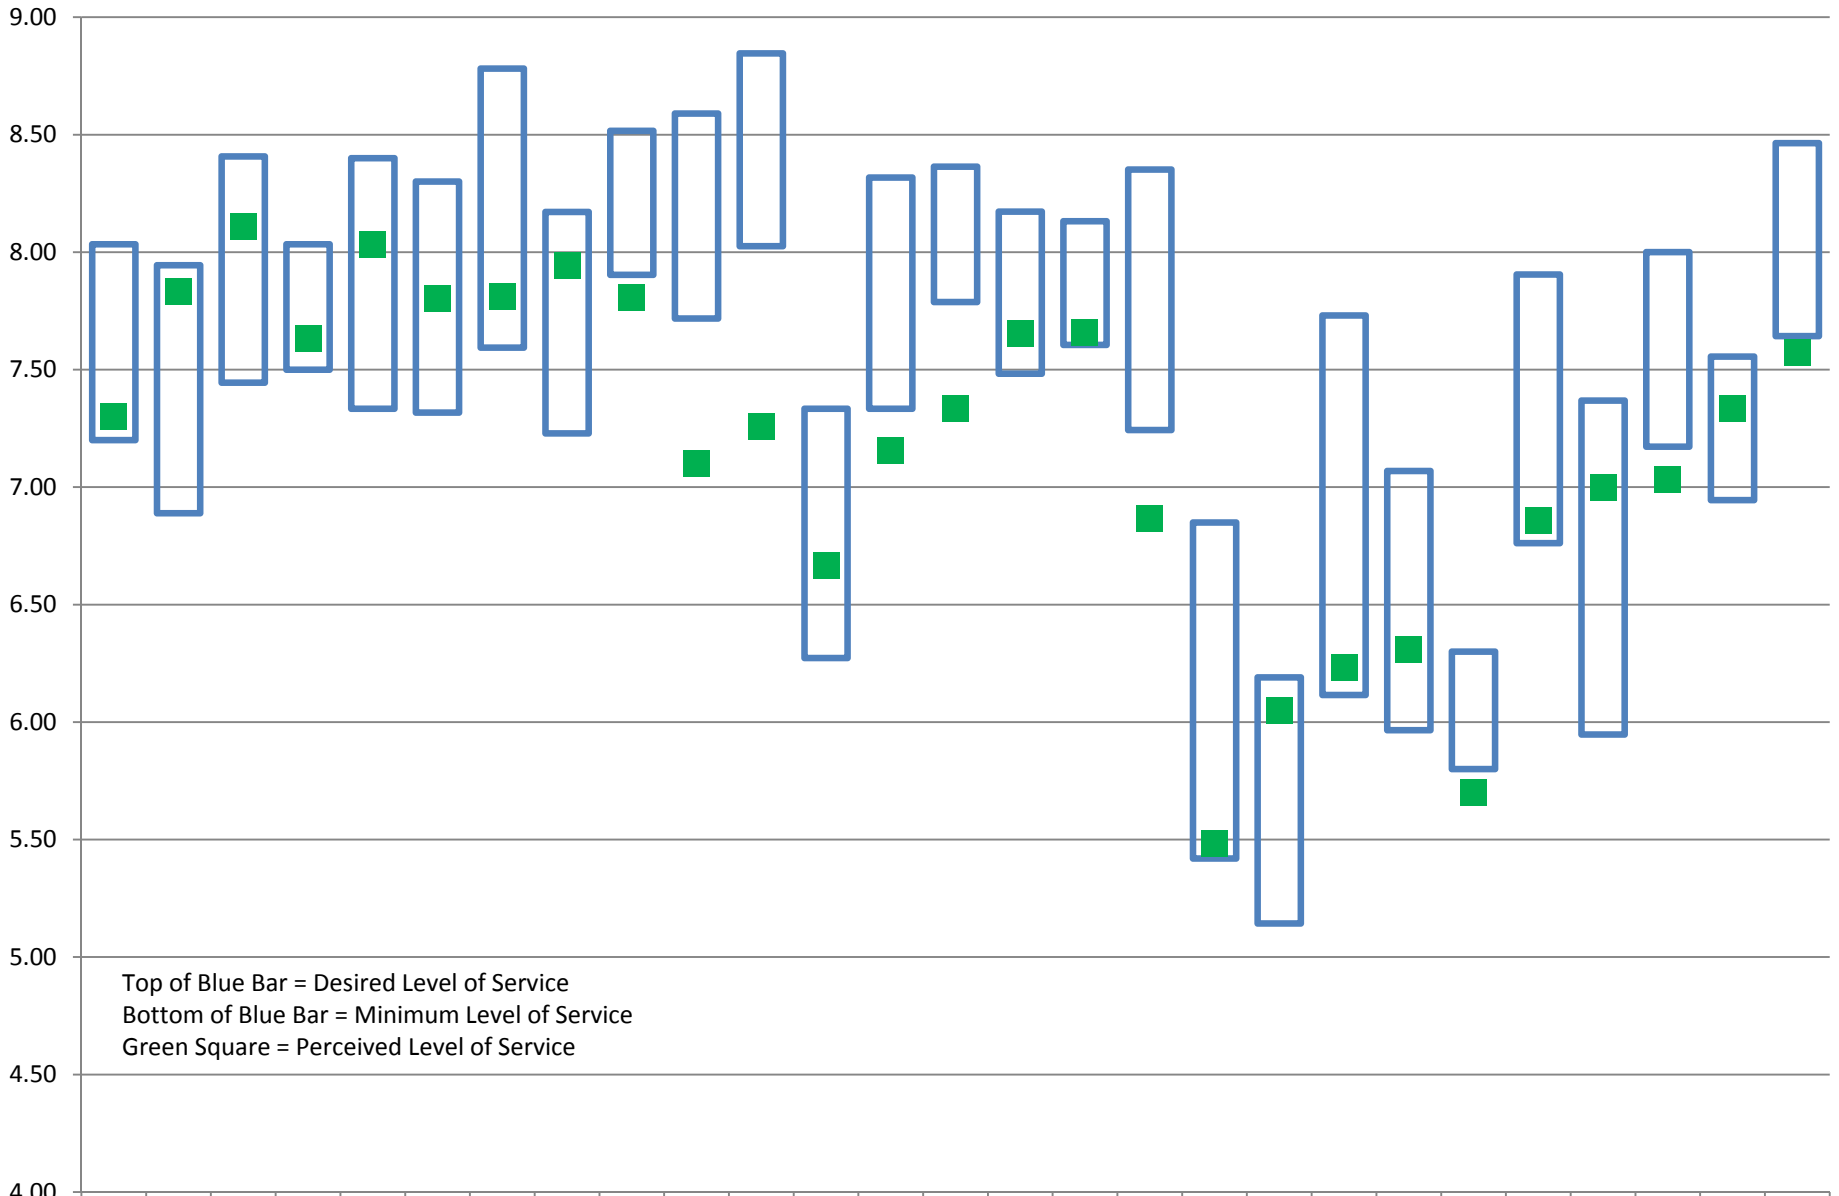

University of North Texas Libraries

LibQUAL+® 2011

Responses to LibQUAL+® Questions
by User Group

TABLE OF CONTENTS

	Page
Faculty	3
Graduate	4
Undergraduate	5

LibQUAL+® 2011 - UNT Faculty

	AS-1	AS-2	AS-3	AS-4	AS-5	AS-6	AS-7	AS-8	AS-9	IC-1	IC-2	IC-3	IC-4	IC-5	IC-6	IC-7	IC-8	LP-1	LP-2	LP-3	LP-4	LP-5	LQ-1	LQ-2	LQ-3	LQ-4	LQ-5
Desired	8.03	7.94	8.41	8.03	8.40	8.30	8.78	8.17	8.52	8.59	8.85	7.33	8.32	8.36	8.17	8.13	8.35	6.85	6.19	7.73	7.07	6.30	7.90	7.37	8.00	7.56	8.46
Perceived	7.30	7.83	8.11	7.63	8.03	7.80	7.81	7.94	7.81	7.10	7.26	6.67	7.16	7.33	7.66	7.66	6.86	5.48	6.05	6.23	6.31	5.70	6.86	7.00	7.03	7.33	7.57
Minimum	7.20	6.89	7.44	7.50	7.33	7.32	7.59	7.23	7.90	7.72	8.03	6.27	7.33	7.79	7.48	7.61	7.24	5.42	5.14	6.12	5.97	5.80	6.76	5.95	7.17	6.94	7.64

LibQUAL+® 2011 - UNT Graduate

LibQUAL+® 2011 - UNT Undergraduate

	AS-1	AS-2	AS-3	AS-4	AS-5	AS-6	AS-7	AS-8	AS-9	IC-1	IC-2	IC-3	IC-4	IC-5	IC-6	IC-7	IC-8	LP-1	LP-2	LP-3	LP-4	LP-5	LQ-1	LQ-2	LQ-3	LQ-4	LQ-5
Desired	7.36	6.98	7.99	7.73	7.91	7.85	7.78	7.87	7.74	8.02	8.02	7.75	7.71	8.02	7.89	8.06	7.72	7.81	8.09	7.93	7.91	7.42	7.69	7.40	7.31	7.86	8.03
Perceived	7.04	6.84	7.66	7.43	7.46	7.45	7.32	7.38	7.40	7.46	7.29	7.31	7.13	7.21	7.20	7.22	7.20	6.93	7.22	7.18	7.04	7.08	7.03	7.07	6.64	7.03	7.74
Minimum	5.97	5.66	6.66	6.31	6.55	6.38	6.55	6.60	6.54	6.60	6.47	6.31	6.06	6.72	6.45	6.44	6.20	6.09	6.76	6.25	6.34	6.00	6.31	6.13	5.77	6.46	6.69