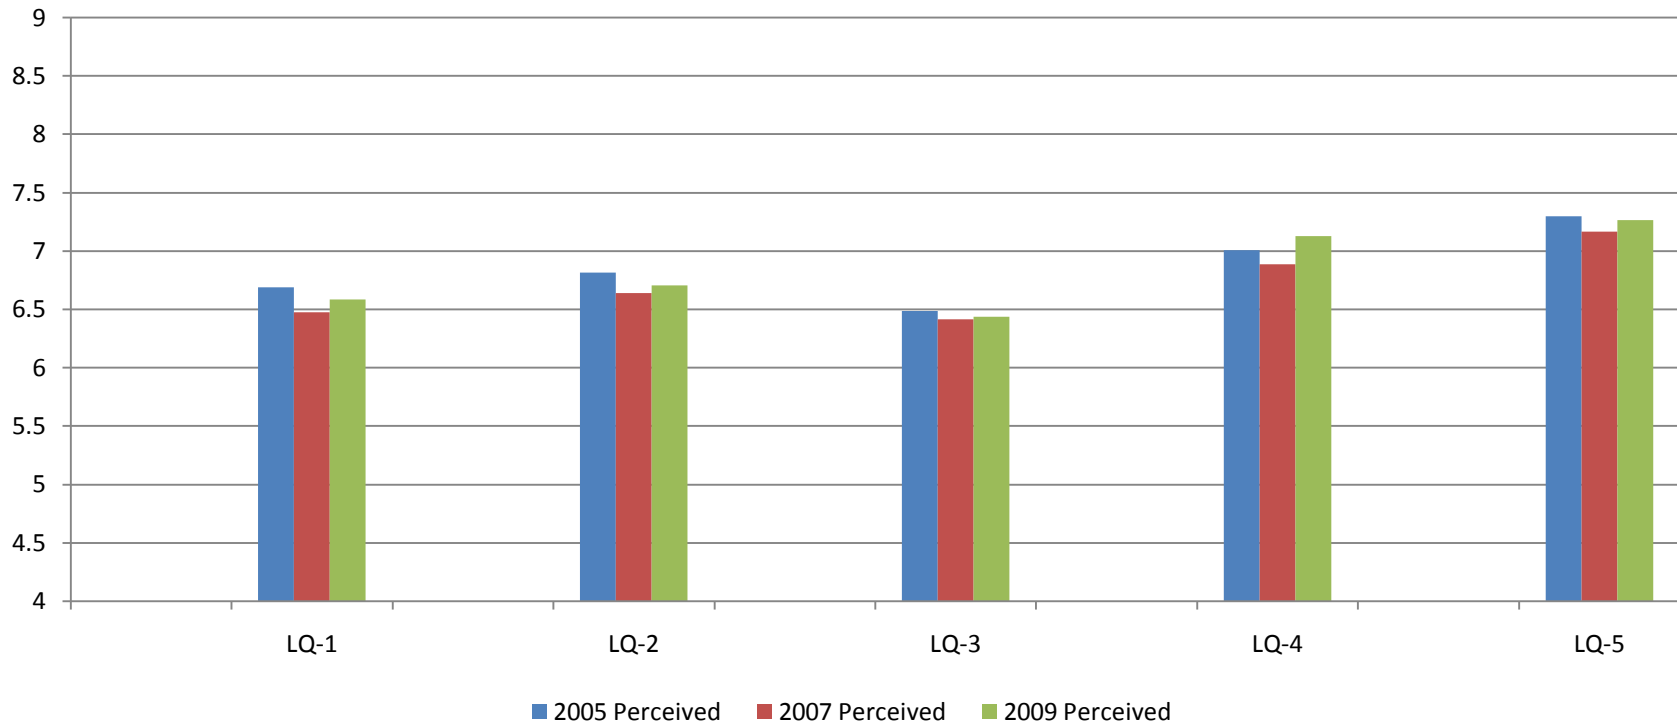

LibQUAL+® Perceived Score - Local Questions: Undergraduates

UG	LQ-1	LQ-2	LQ-3	LQ-4	LQ-5
2005 Perceived	6.69	6.82	6.49	7.01	7.30
2007 Perceived	6.48	6.64	6.42	6.89	7.17
2009 Perceived	6.59	6.71	6.44	7.13	7.27