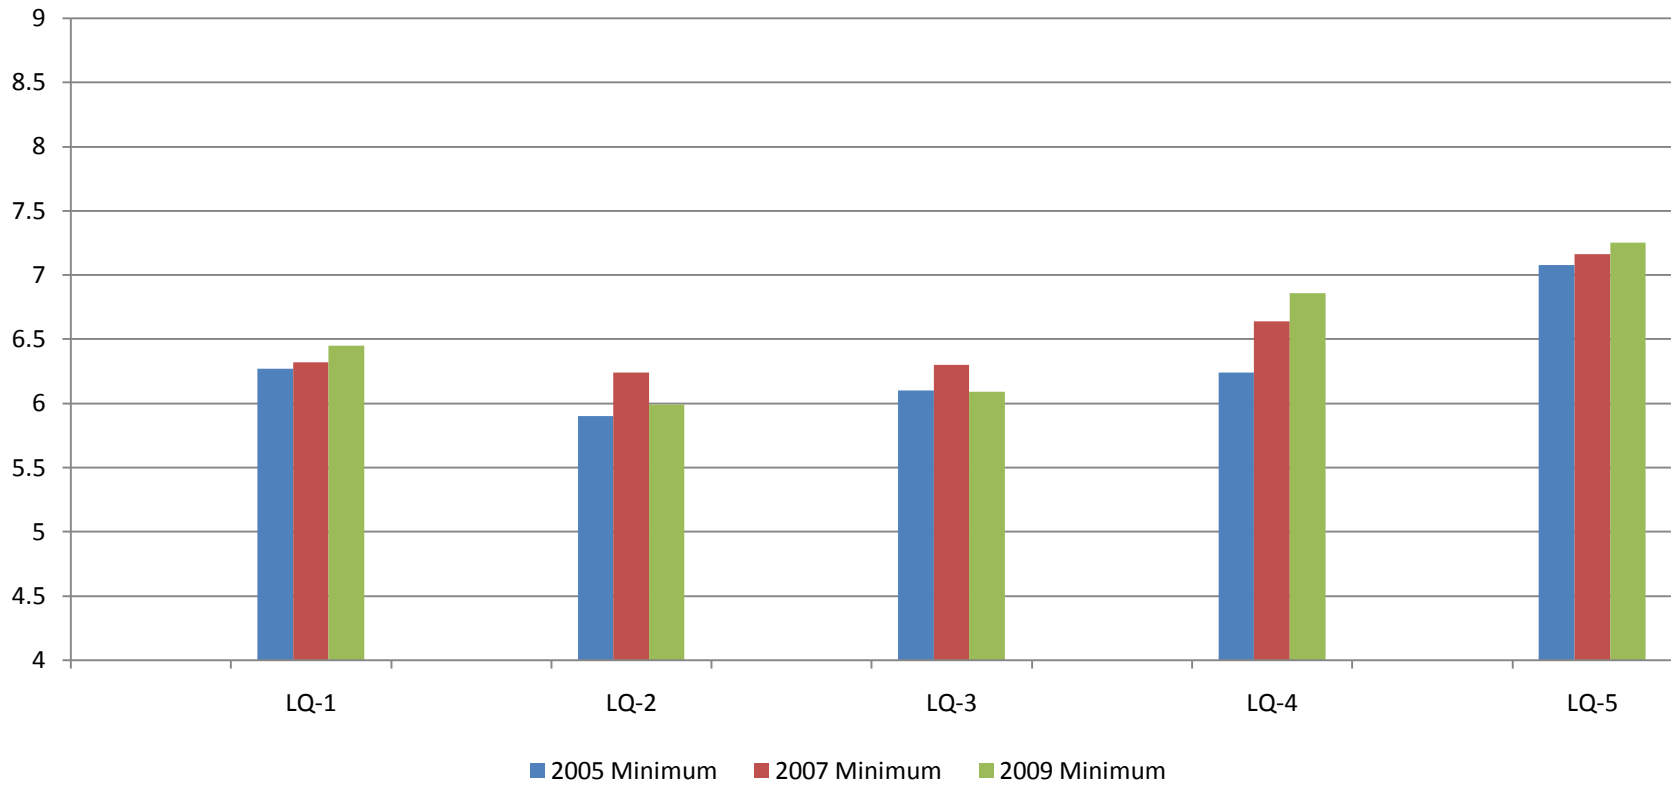

LibQUAL+® Minimum Acceptable Score - Local Questions: Faculty

FAC	LQ-1	LQ-2	LQ-3	LQ-4	LQ-5
2005 Minimum	6.27	5.90	6.10	6.24	7.08
2007 Minimum	6.32	6.24	6.30	6.64	7.16
2009 Minimum	6.45	5.99	6.09	6.86	7.25