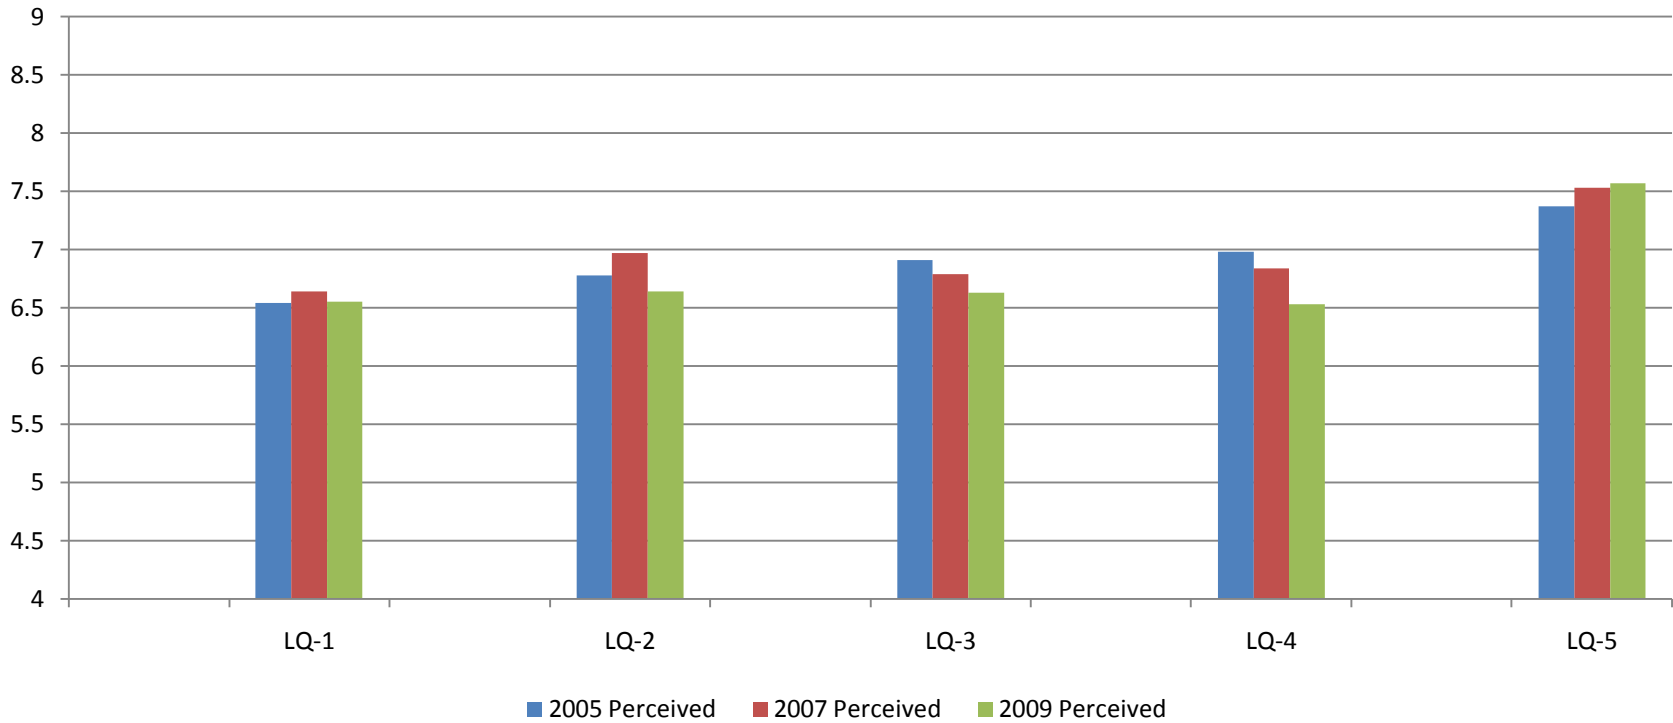

LibQUAL+® Perceived Score - Local Questions: Faculty

FAC	LQ-1	LQ-2	LQ-3	LQ-4	LQ-5
2005 Perceived	6.54	6.78	6.91	6.98	7.37
2007 Perceived	6.64	6.97	6.79	6.84	7.53
2009 Perceived	6.55	6.64	6.63	6.53	7.57