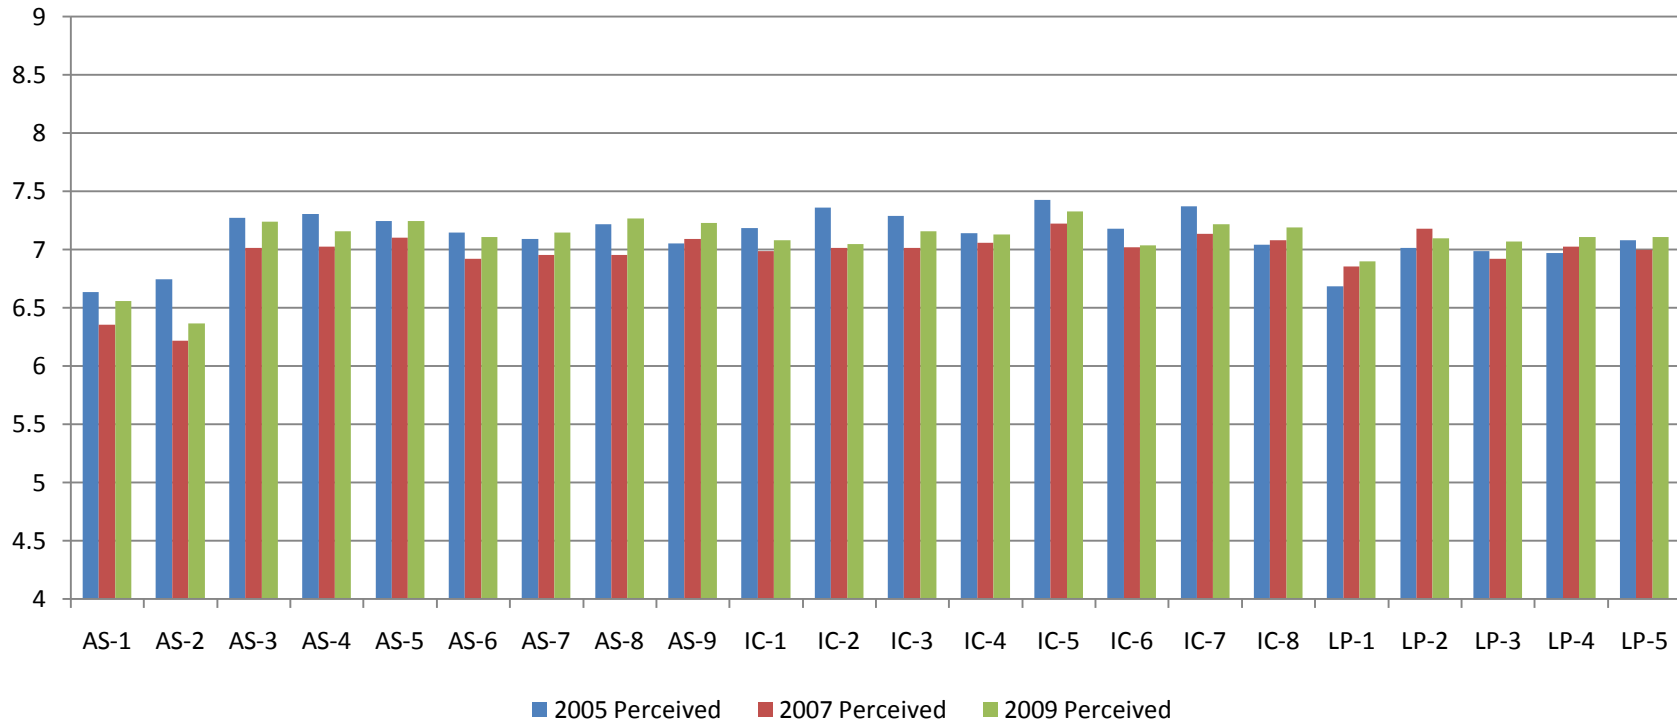

LibQUAL+® Perceived Score - Standard Questions: Undergraduates

UG	AS-1	AS-2	AS-3	AS-4	AS-5	AS-6	AS-7	AS-8	AS-9	IC-1	IC-2	IC-3	IC-4	IC-5	IC-6	IC-7	IC-8	LP-1	LP-2	LP-3	LP-4	LP-5
2005 Perceived	6.64	6.75	7.27	7.31	7.25	7.15	7.10	7.22	7.06	7.19	7.36	7.29	7.14	7.43	7.18	7.38	7.04	6.69	7.02	6.99	6.97	7.08
2007 Perceived	6.35	6.22	7.02	7.03	7.10	6.92	6.95	6.96	7.10	6.99	7.02	7.02	7.06	7.22	7.02	7.14	7.08	6.86	7.18	6.92	7.03	7.00
2009 Perceived	6.56	6.37	7.24	7.16	7.25	7.11	7.15	7.27	7.23	7.08	7.05	7.16	7.13	7.33	7.04	7.22	7.19	6.9	7.1	7.07	7.11	7.11