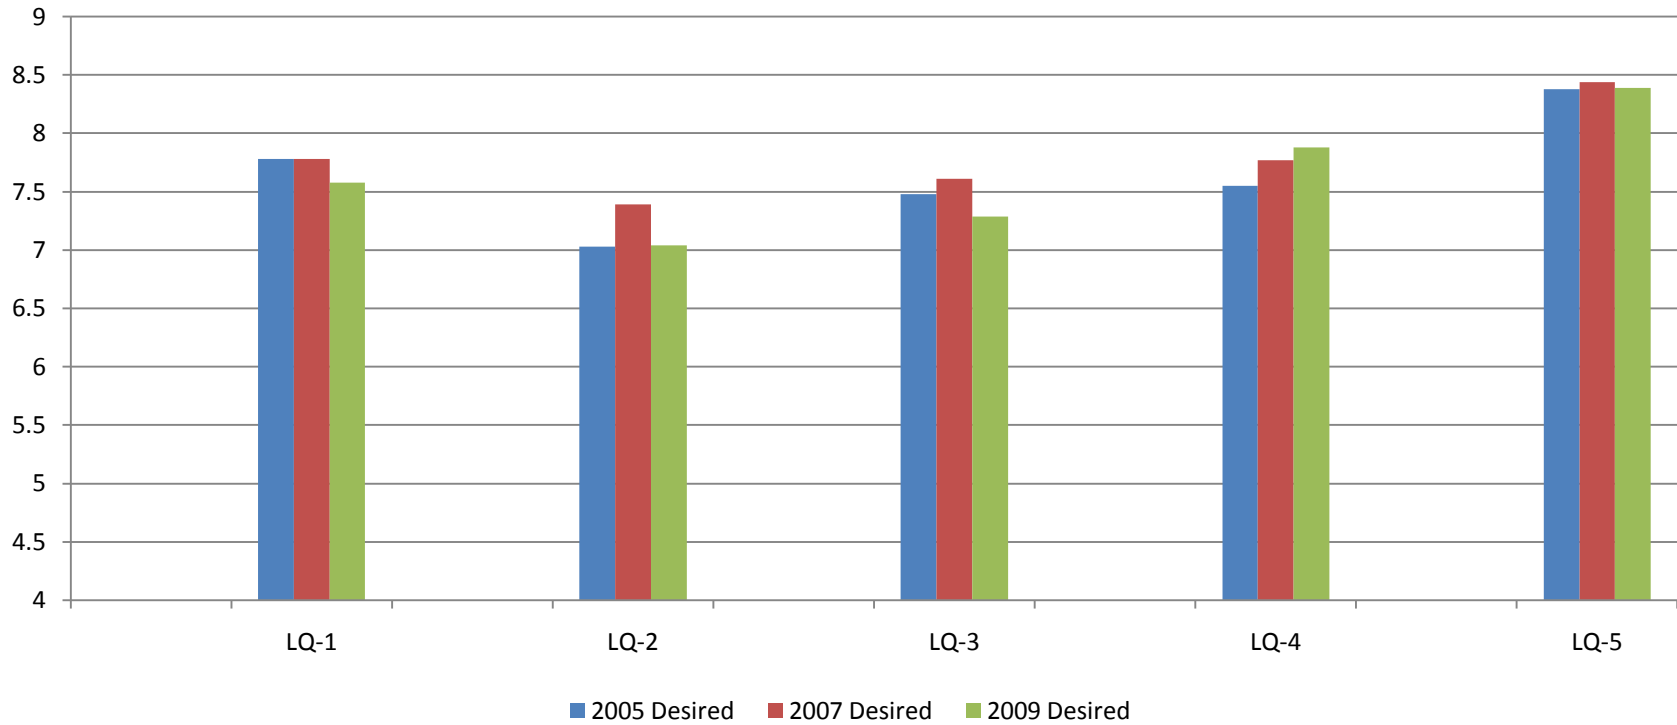

LibQUAL+® Desired Score - Local Questions: Faculty

FAC	LQ-1	LQ-2	LQ-3	LQ-4	LQ-5
2005 Desired	7.78	7.03	7.48	7.55	8.38
2007 Desired	7.78	7.39	7.61	7.77	8.44
2009 Desired	7.58	7.04	7.29	7.88	8.39