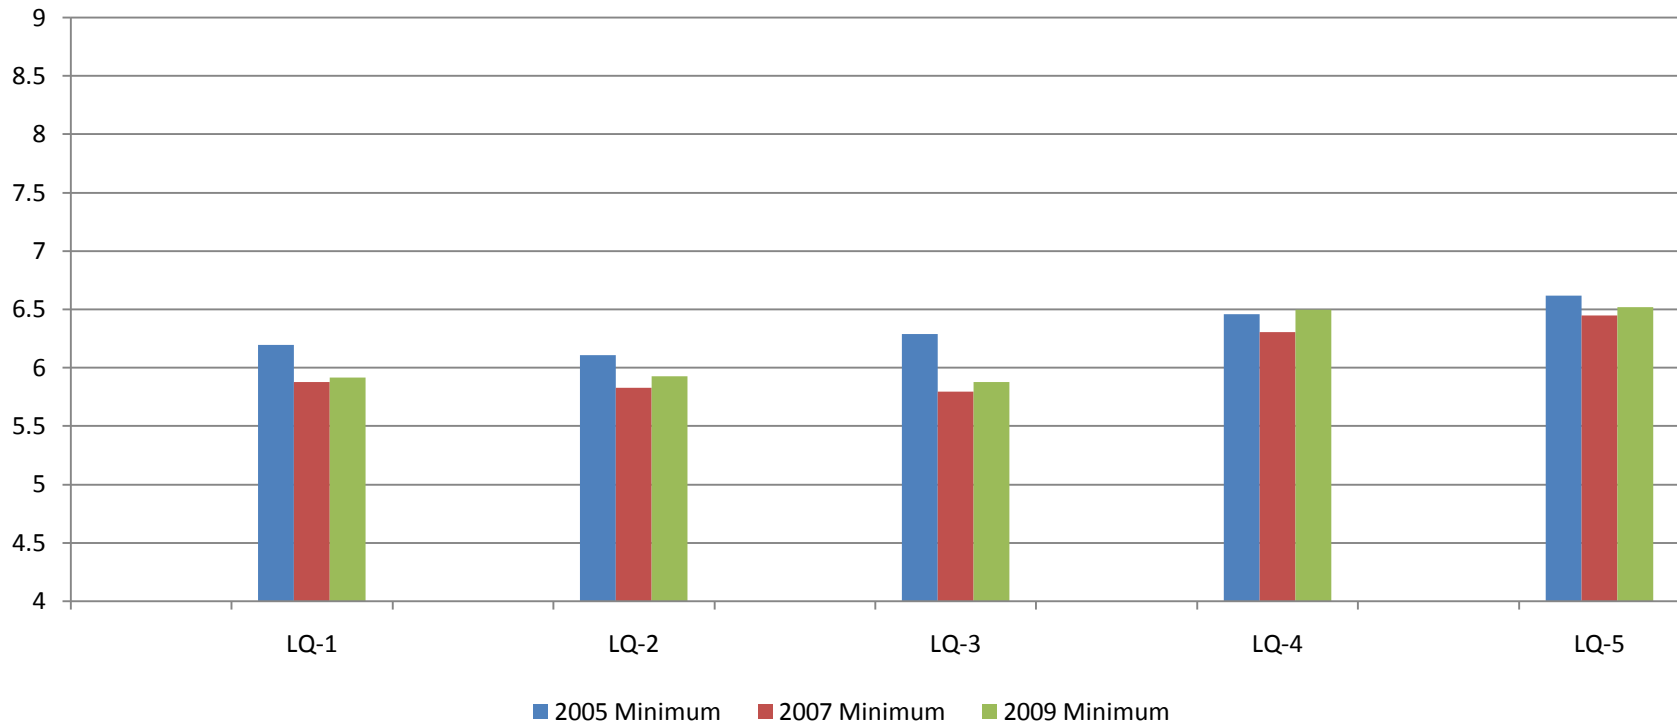

LibQUAL+® Minimum Acceptable Score - Local Questions: Undergraduates

UG	LQ-1	LQ-2	LQ-3	LQ-4	LQ-5
2005 Minimum	6.20	6.11	6.29	6.46	6.62
2007 Minimum	5.88	5.83	5.80	6.31	6.45
2009 Minimum	5.92	5.93	5.88	6.5	6.52