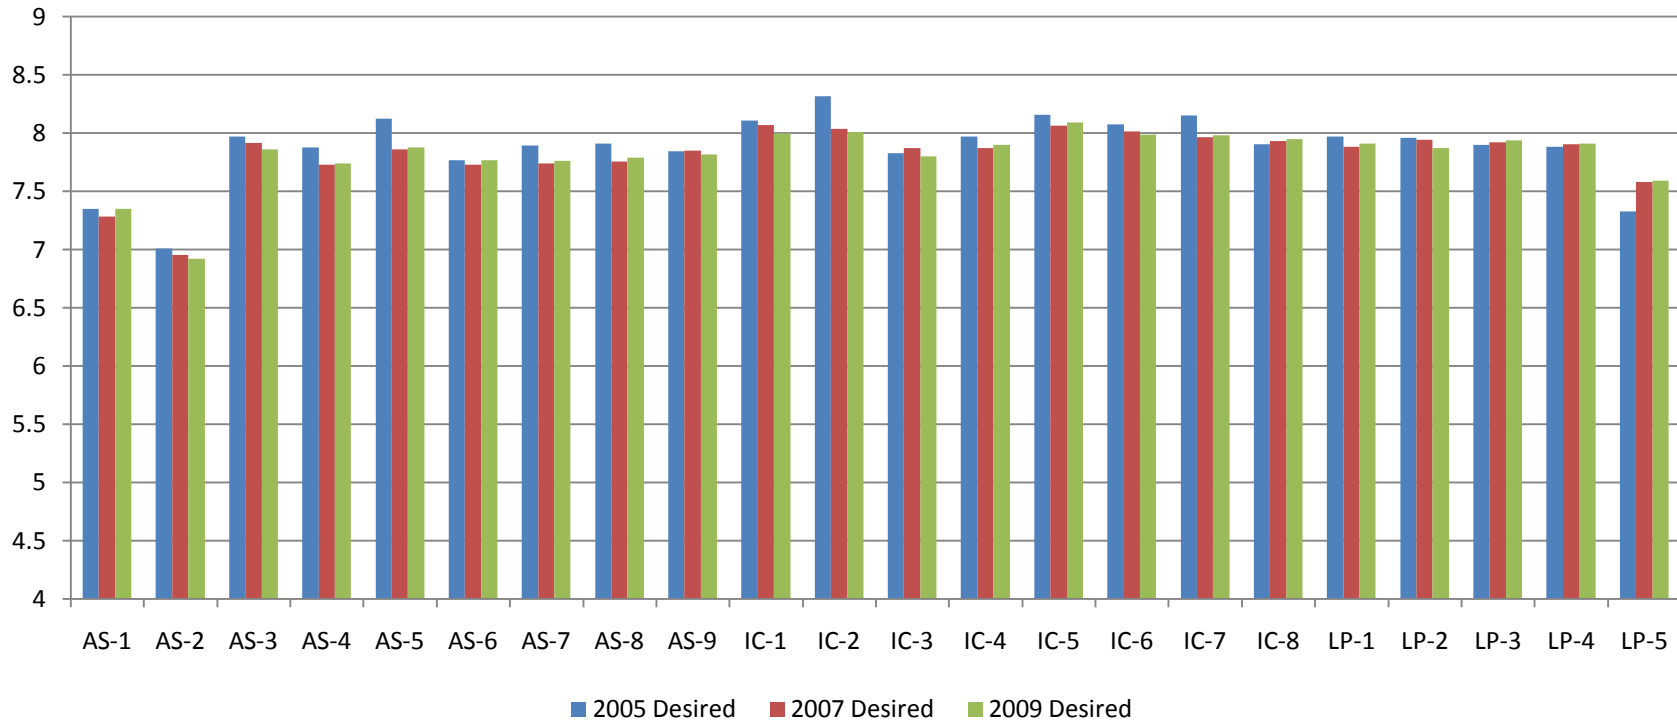

LibQUAL+® Desired Score - Standard Questions: Undergraduates

UG	AS-1	AS-2	AS-3	AS-4	AS-5	AS-6	AS-7	AS-8	AS-9	IC-1	IC-2	IC-3	IC-4	IC-5	IC-6	IC-7	IC-8	LP-1	LP-2	LP-3	LP-4	LP-5
2005 Desired	7.35	7.01	7.97	7.88	8.12	7.77	7.90	7.91	7.84	8.11	8.32	7.83	7.97	8.16	8.07	8.15	7.90	7.97	7.96	7.90	7.89	7.33
2007 Desired	7.28	6.95	7.91	7.73	7.86	7.73	7.74	7.76	7.85	8.07	8.04	7.87	7.87	8.06	8.02	7.97	7.93	7.89	7.94	7.92	7.90	7.58
2009 Desired	7.35	6.92	7.86	7.74	7.88	7.77	7.76	7.79	7.82	8.00	8.01	7.80	7.90	8.09	7.99	7.98	7.95	7.91	7.87	7.94	7.91	7.59