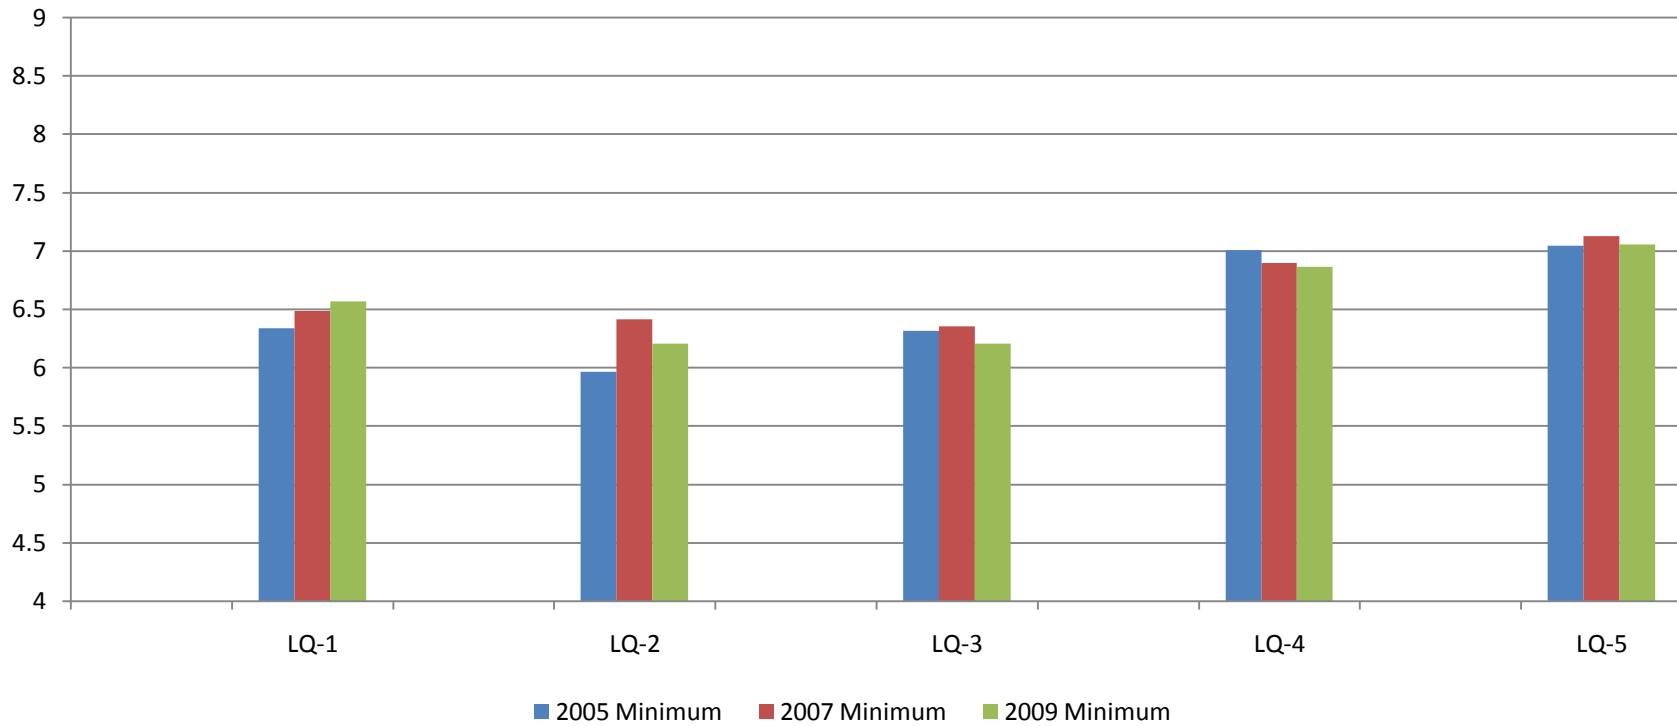

LibQUAL+® Minimum Acceptable Score - Local Questions: Graduate Students

Grad	LQ-1	LQ-2	LQ-3	LQ-4	LQ-5
2005 Minimum	6.34	5.97	6.32	7.01	7.05
2007 Minimum	6.49	6.42	6.36	6.90	7.13
2009 Minimum	6.57	6.21	6.21	6.87	7.06