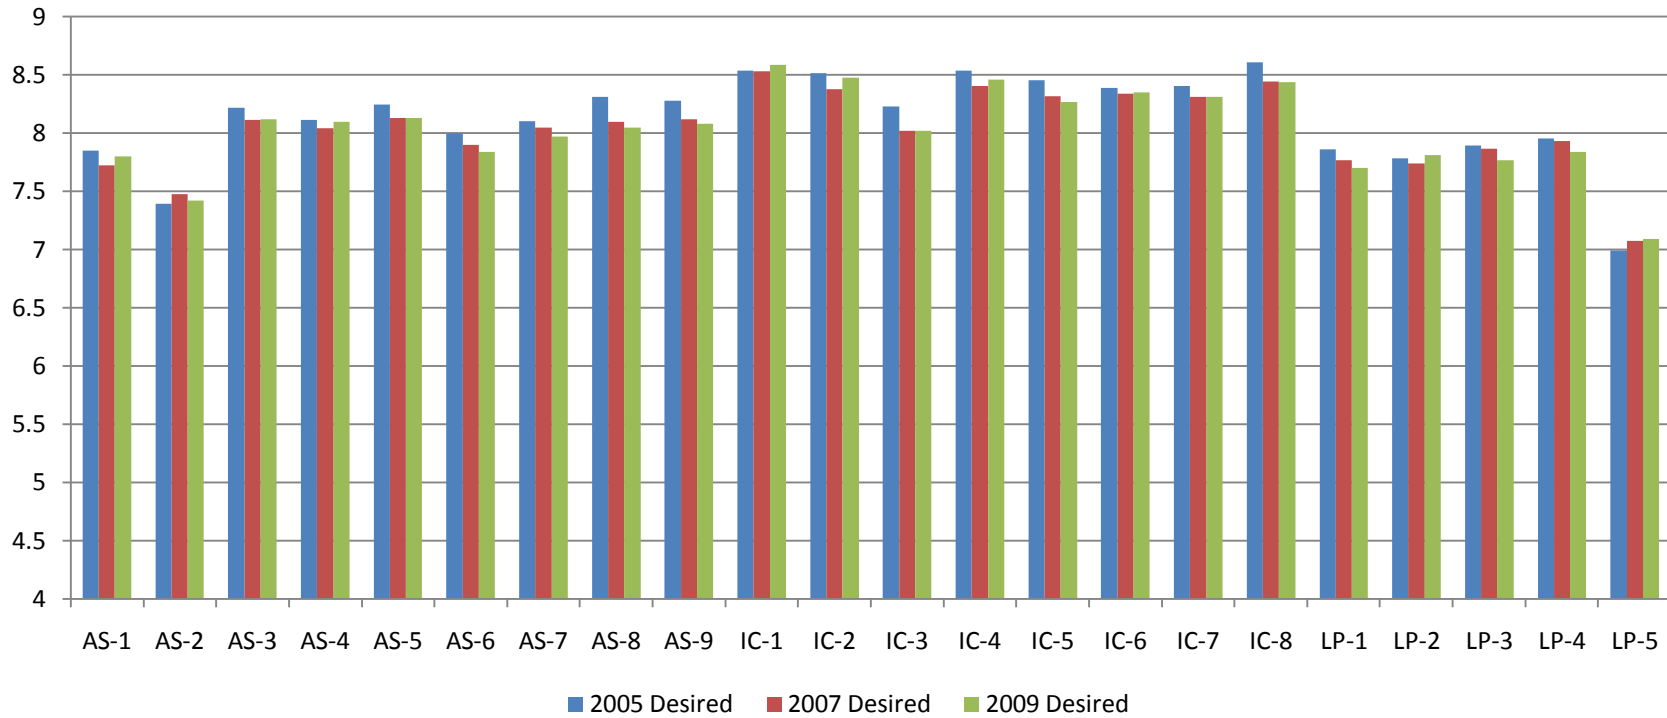

LibQUAL+® Desired Score - Standard Questions: Graduate Students

Grad	AS-1	AS-2	AS-3	AS-4	AS-5	AS-6	AS-7	AS-8	AS-9	IC-1	IC-2	IC-3	IC-4	IC-5	IC-6	IC-7	IC-8	LP-1	LP-2	LP-3	LP-4	LP-5
2005 Desired	7.85	7.40	8.22	8.11	8.25	8.00	8.11	8.31	8.28	8.54	8.51	8.23	8.54	8.46	8.39	8.41	8.61	7.86	7.79	7.89	7.96	6.99
2007 Desired	7.72	7.47	8.11	8.04	8.13	7.90	8.05	8.10	8.12	8.53	8.38	8.02	8.41	8.32	8.34	8.31	8.44	7.77	7.74	7.87	7.93	7.07
2009 Desired	7.8	7.42	8.12	8.1	8.13	7.84	7.97	8.05	8.08	8.59	8.48	8.02	8.46	8.27	8.35	8.31	8.44	7.7	7.81	7.77	7.84	7.09