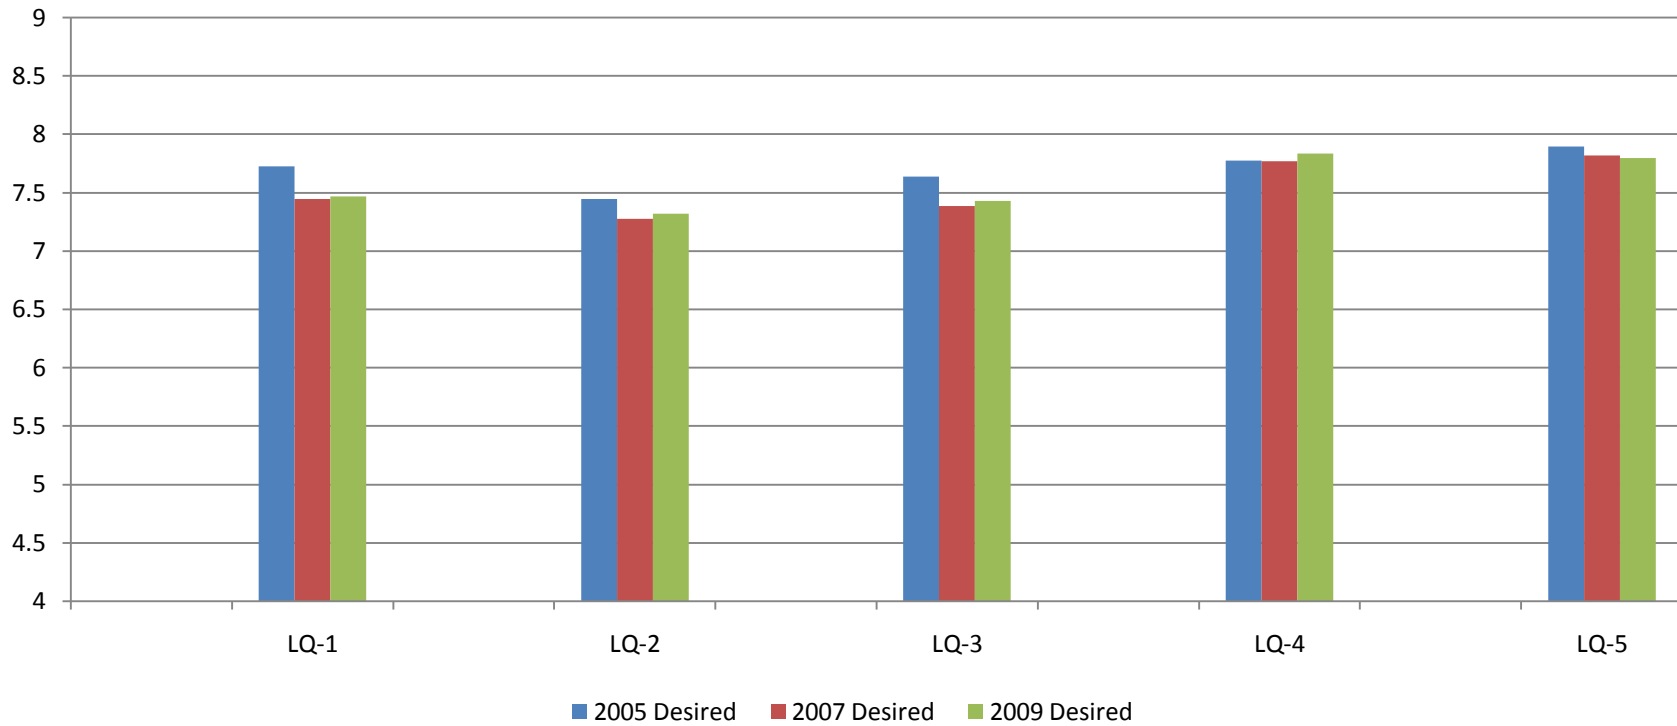

LibQUAL+® Desired Score - Local Questions: Undergraduates

UG	LQ-1	LQ-2	LQ-3	LQ-4	LQ-5
2005 Desired	7.73	7.45	7.64	7.78	7.90
2007 Desired	7.45	7.28	7.39	7.77	7.82
2009 Desired	7.47	7.32	7.43	7.84	7.8