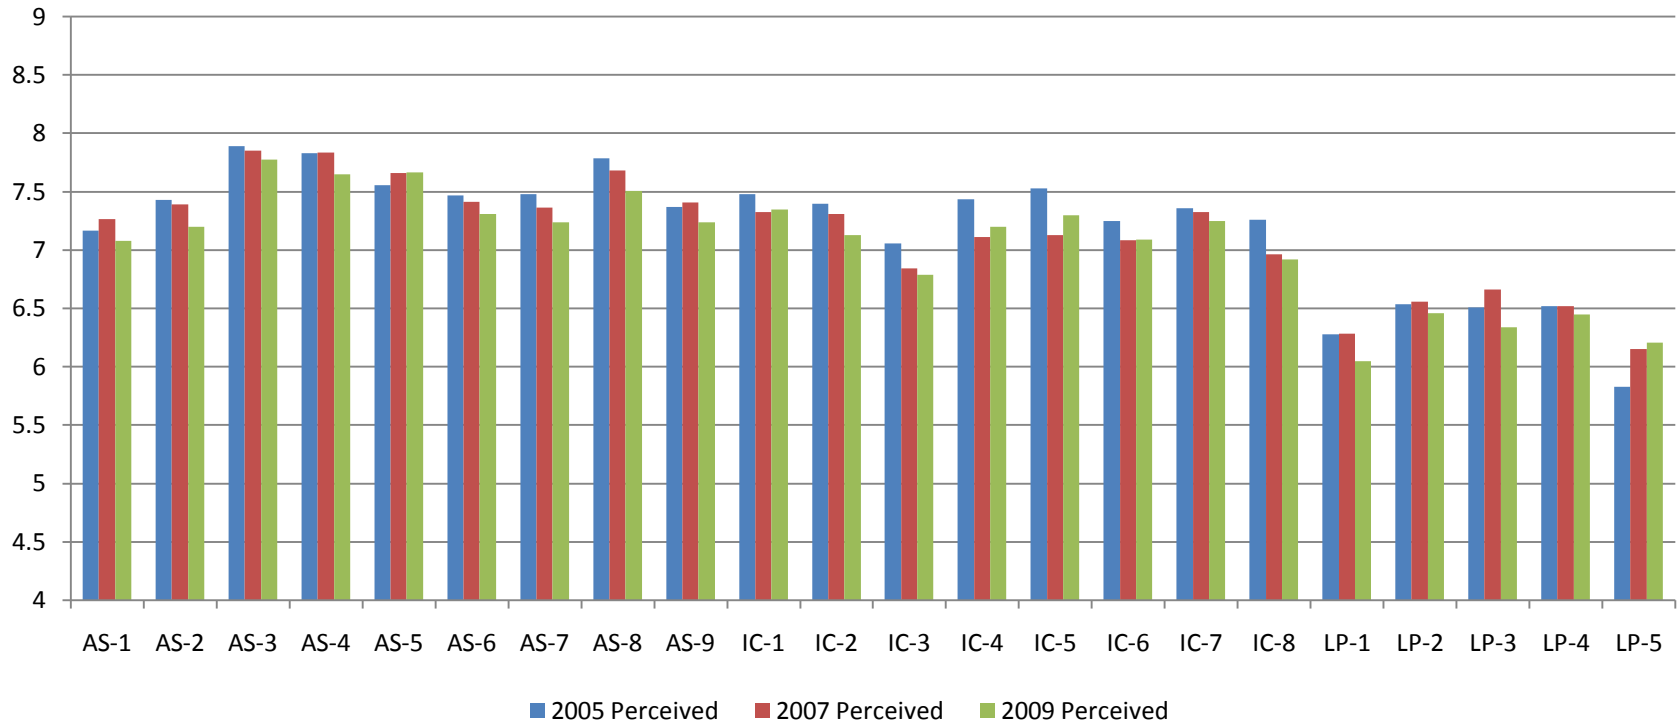

LibQUAL+® Perceived Score - Standard Questions: Faculty

FAC	AS-1	AS-2	AS-3	AS-4	AS-5	AS-6	AS-7	AS-8	AS-9	IC-1	IC-2	IC-3	IC-4	IC-5	IC-6	IC-7	IC-8	LP-1	LP-2	LP-3	LP-4	LP-5
2005 Perceived	7.17	7.43	7.89	7.83	7.56	7.47	7.48	7.79	7.37	7.48	7.40	7.06	7.44	7.53	7.25	7.36	7.26	6.28	6.54	6.51	6.52	5.83
2007 Perceived	7.27	7.39	7.86	7.84	7.66	7.42	7.37	7.68	7.41	7.33	7.31	6.85	7.11	7.13	7.09	7.33	6.97	6.29	6.56	6.66	6.52	6.15
2009 Perceived	7.08	7.2	7.78	7.65	7.67	7.31	7.24	7.51	7.24	7.35	7.13	6.79	7.2	7.3	7.09	7.25	6.92	6.05	6.46	6.34	6.45	6.21