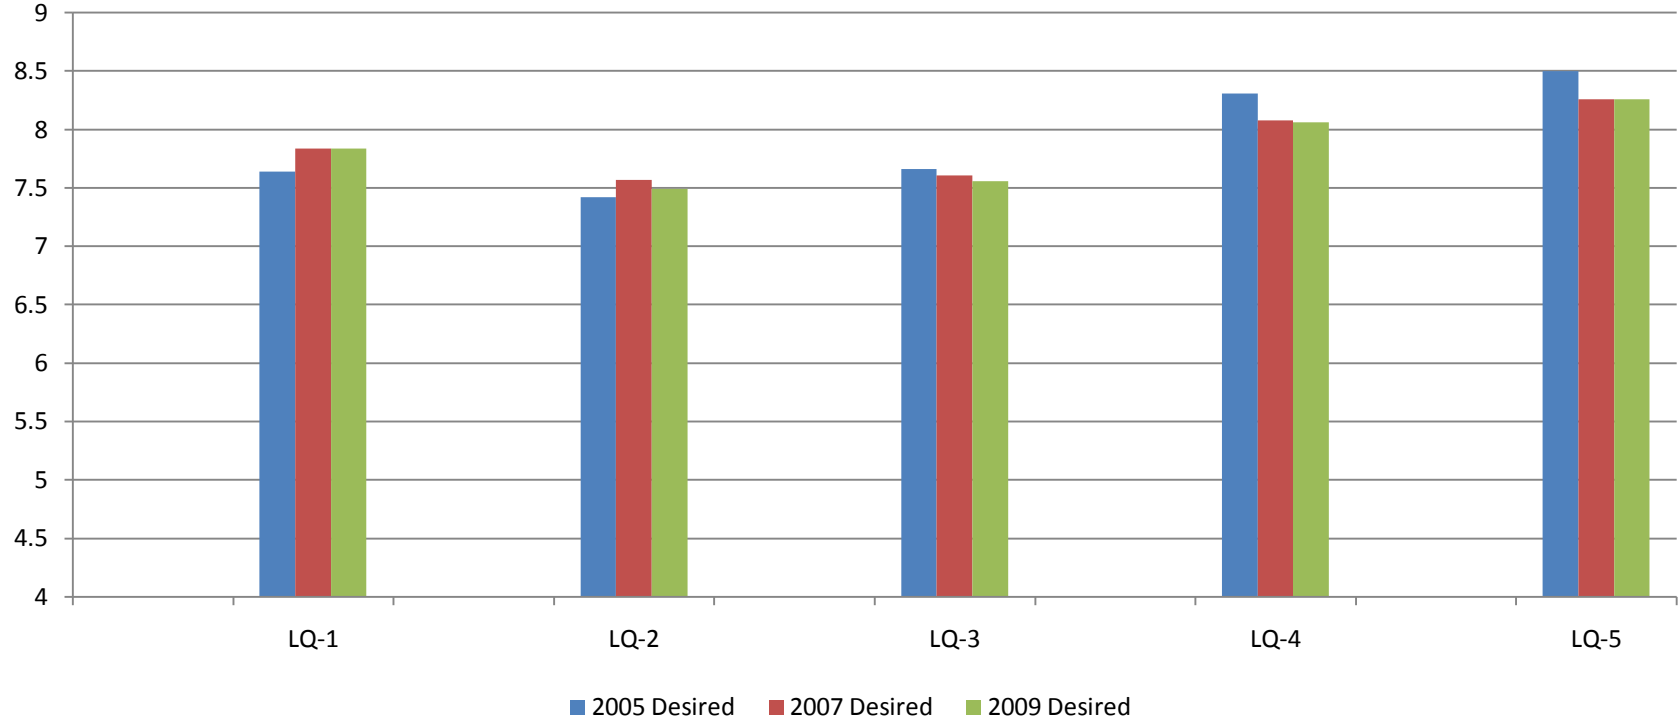

LibQUAL+® Desired Score - Local Questions: Graduate Students

Grad	LQ-1	LQ-2	LQ-3	LQ-4	LQ-5
2005 Desired	7.64	7.42	7.66	8.31	8.50
2007 Desired	7.84	7.57	7.61	8.08	8.26
2009 Desired	7.84	7.49	7.56	8.06	8.26