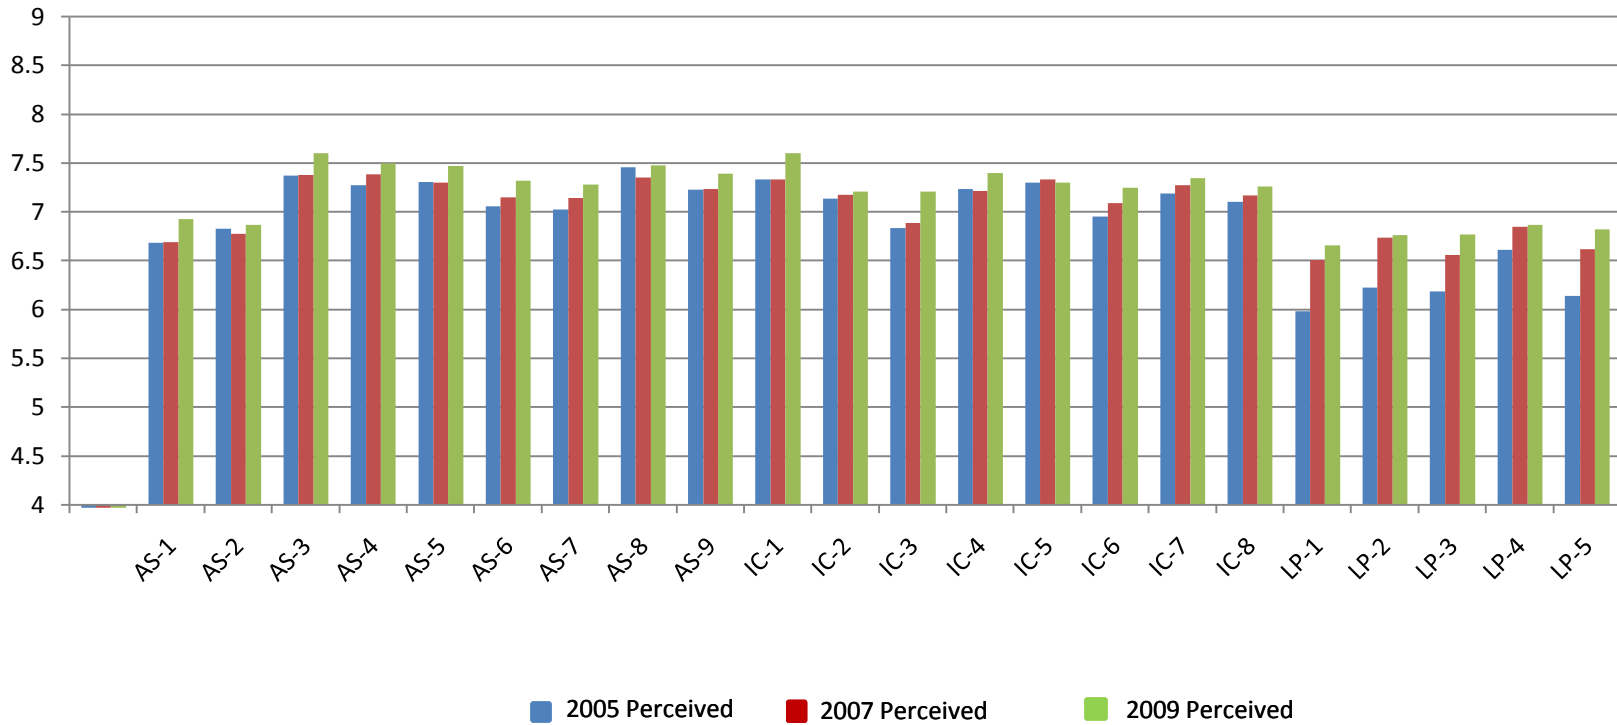

LibQUAL+® Perceived Score - Standard Questions: Graduate Students

Grad	AS-1	AS-2	AS-3	AS-4	AS-5	AS-6	AS-7	AS-8	AS-9	IC-1	IC-2	IC-3	IC-4	IC-5	IC-6	IC-7	IC-8	LP-1	LP-2	LP-3	LP-4	LP-5
2005 Perceived	6.69	6.83	7.37	7.28	7.30	7.06	7.02	7.46	7.23	7.33	7.14	6.84	7.23	7.30	6.95	7.19	7.10	5.98	6.23	6.19	6.61	6.14
2007 Perceived	6.69	6.78	7.38	7.39	7.30	7.15	7.14	7.35	7.24	7.33	7.18	6.89	7.22	7.33	7.09	7.27	7.17	6.51	6.74	6.56	6.85	6.62
2009 Perceived	6.93	6.87	7.6	7.5	7.47	7.32	7.28	7.48	7.39	7.6	7.21	7.21	7.4	7.3	7.25	7.35	7.26	6.66	6.76	6.77	6.87	6.82