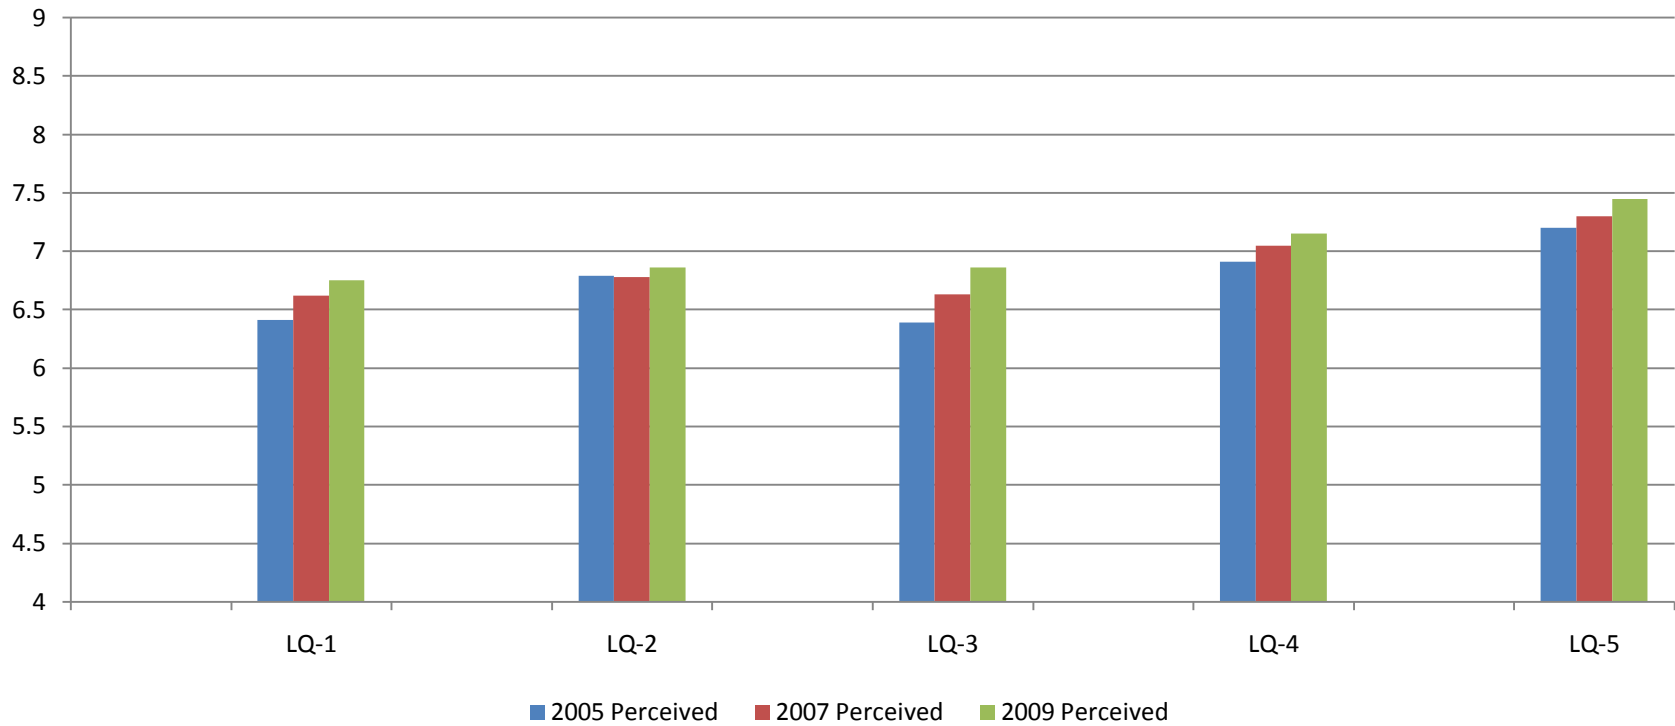

LibQUAL+® Perceived Score - Local Questions: Graduate Students

Grad	LQ-1	LQ-2	LQ-3	LQ-4	LQ-5
2005 Perceived	6.41	6.79	6.39	6.91	7.20
2007 Perceived	6.62	6.78	6.63	7.05	7.30
2009 Perceived	6.75	6.86	6.86	7.15	7.45