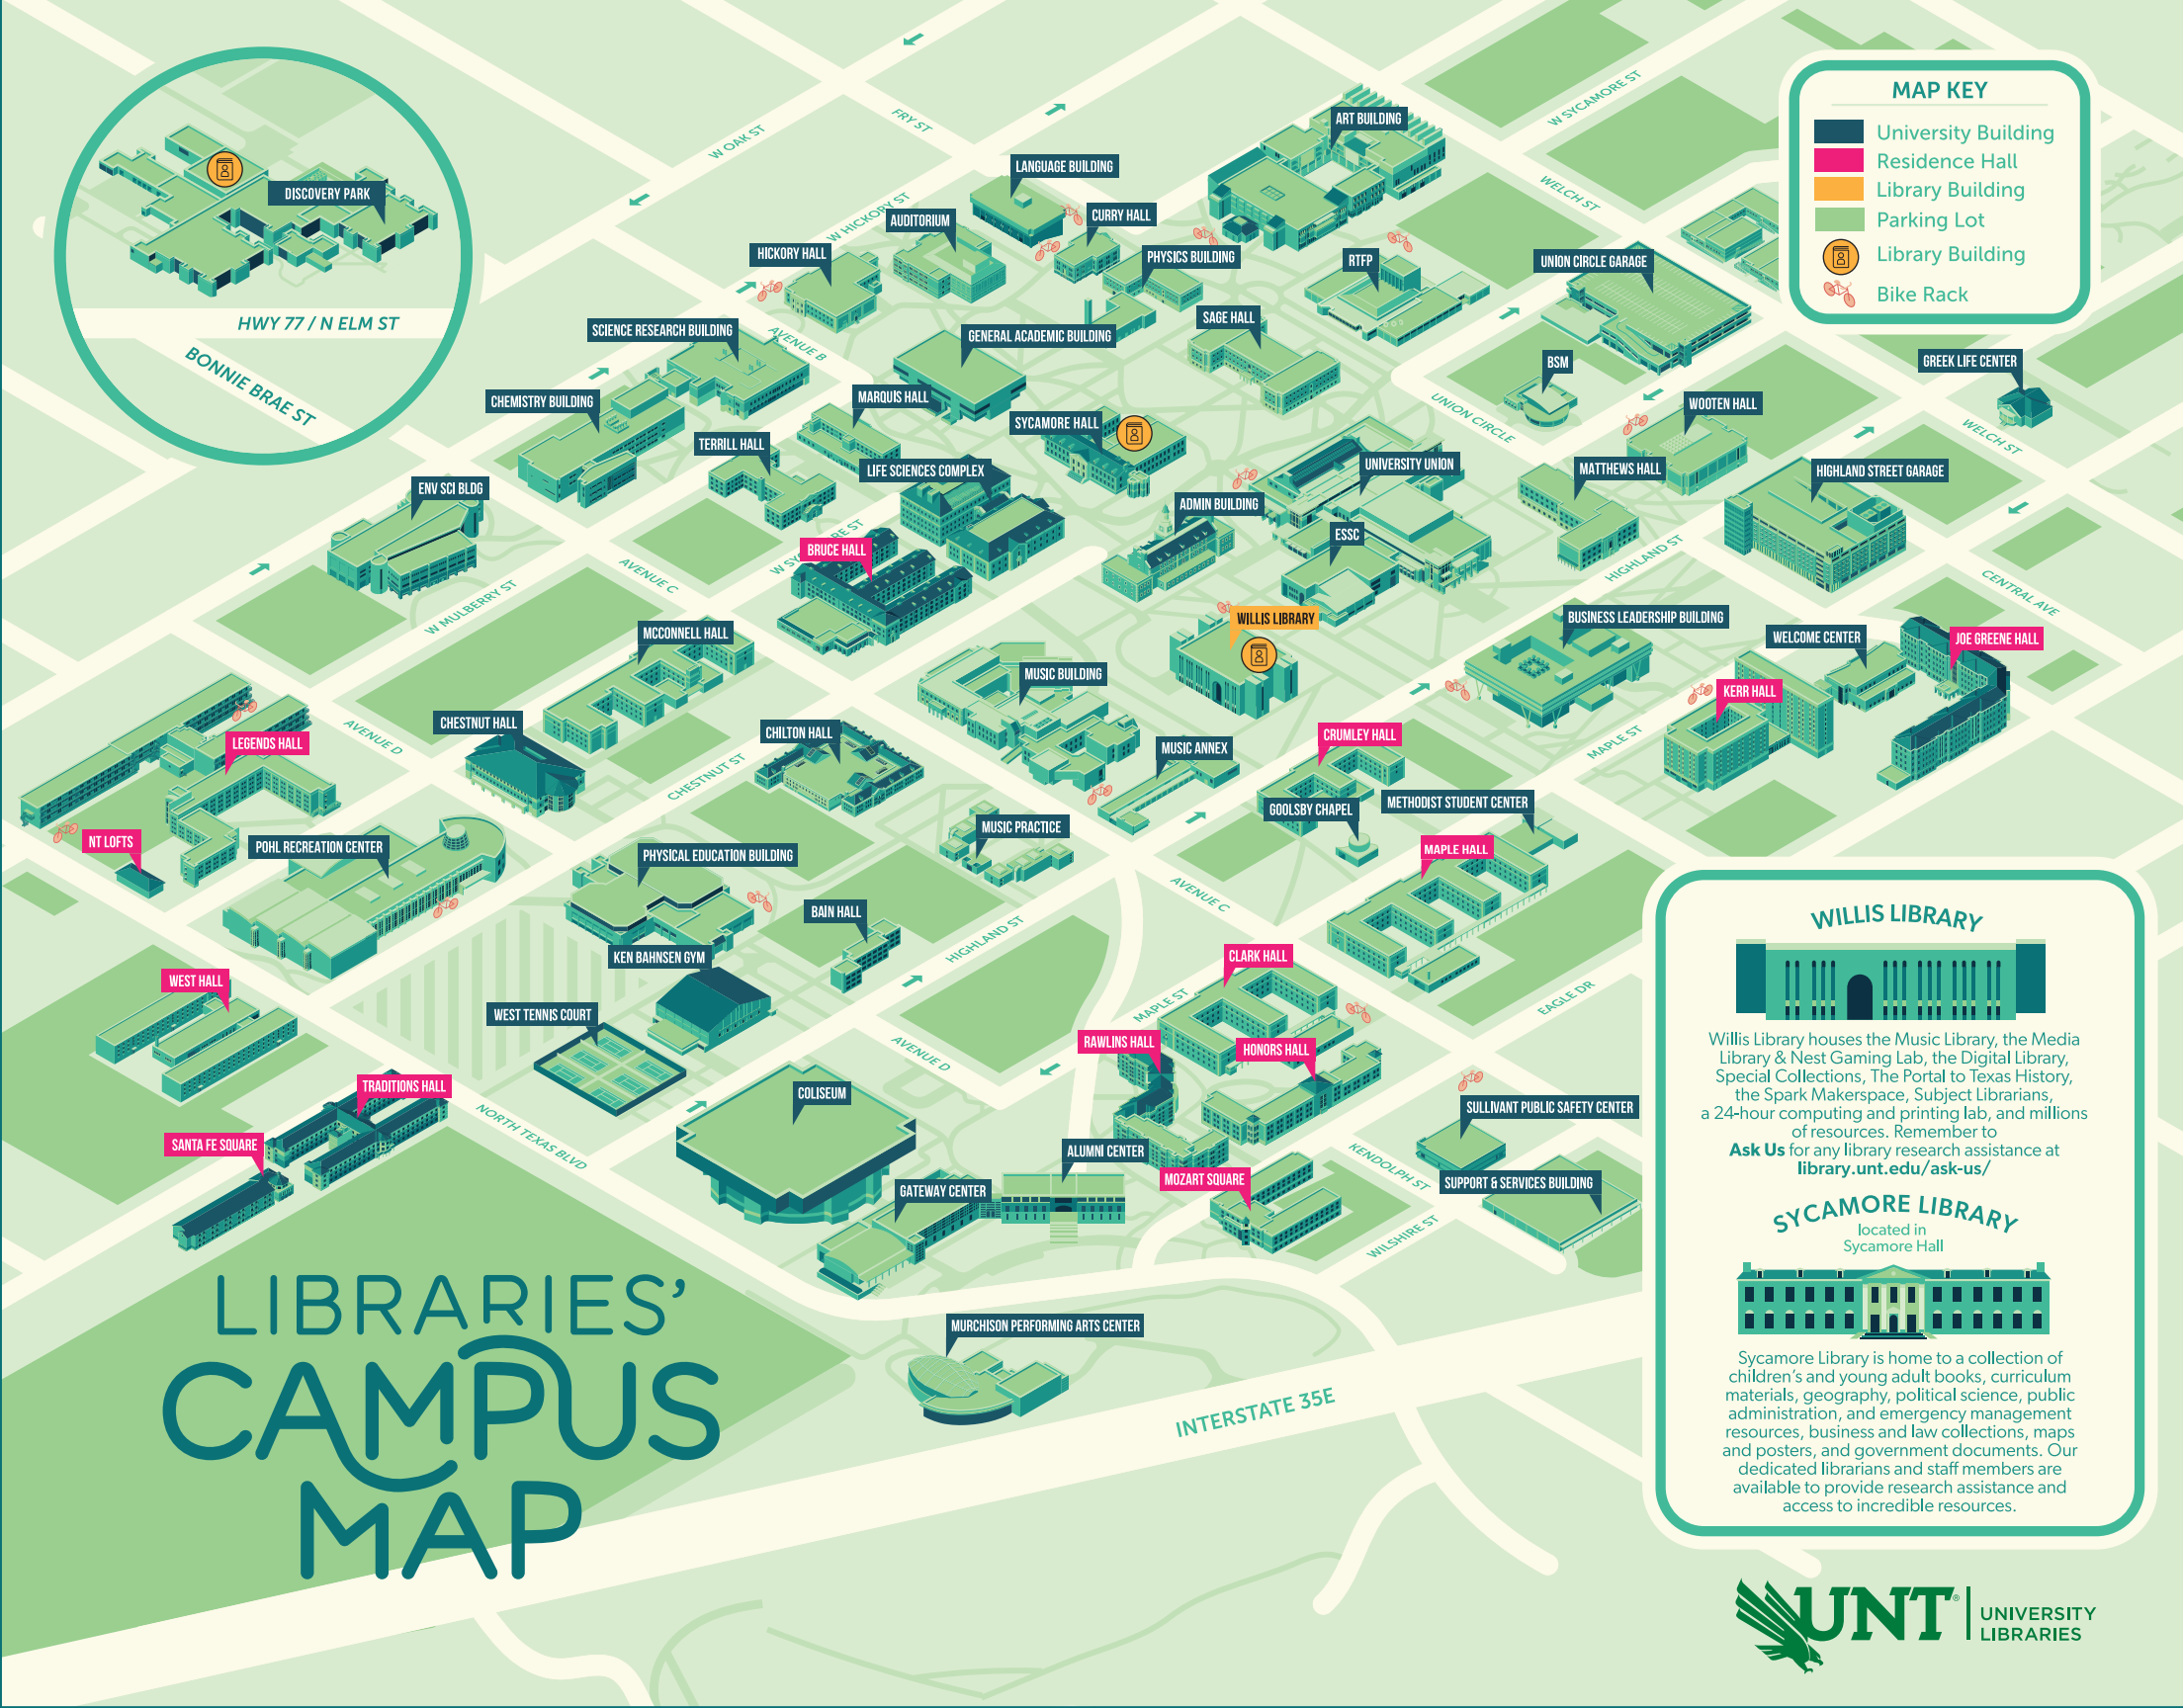

MAP KEY

- University Building
- Residence Hall
- Library Building
- Parking Lot
- B Library Building
- B Bike Rack

WILLIS LIBRARY

Willis Library houses the Music Library, the Media Library & Nest Gaming Lab, the Digital Library, Special Collections, The Portal to Texas History, the Spark Makerspace, Subject Librarians, a 24-hour computing and printing lab, and millions of resources. Remember to **Ask Us** for any library research assistance at library.unt.edu/ask-us/

SYCAMORE LIBRARY

located in Sycamore Hall

Sycamore Library is home to a collection of children's and young adult books, curriculum materials, geography, political science, public administration, and emergency management resources, business and law collections, maps and posters, and government documents. Our dedicated librarians and staff members are available to provide research assistance and access to incredible resources.

LIBRARIES' CAMPUS MAP

Sycamore Library

RESOURCES & MATERIALS

Business & Geography Collections
 Public Administration Resources
 Emergency Management Services
 Law & Political Science Resources
 Children's, Young Adult, and Curriculum Materials
 Government Documents Collection
 Course Reserved Materials